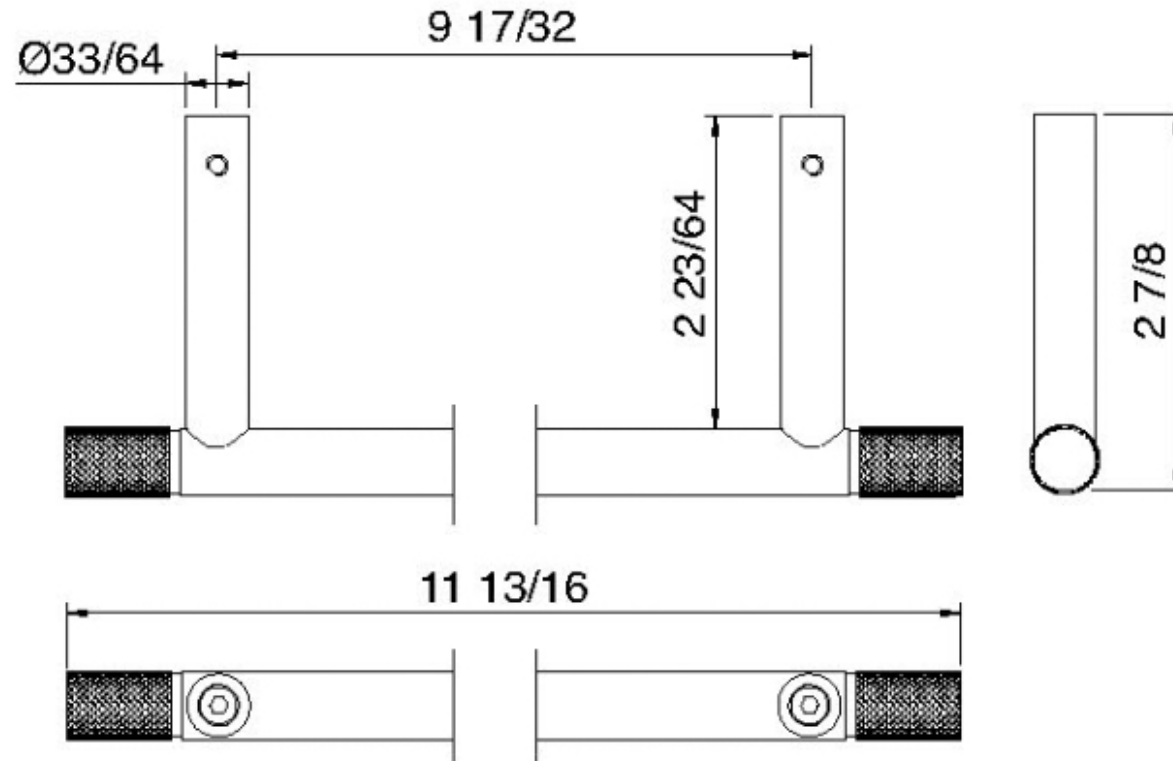

8324

Barre porte-serviettes murale de 12"

FINISHES:

FROSTED INOX

treeemme RUBINETTERIE
instruments for water