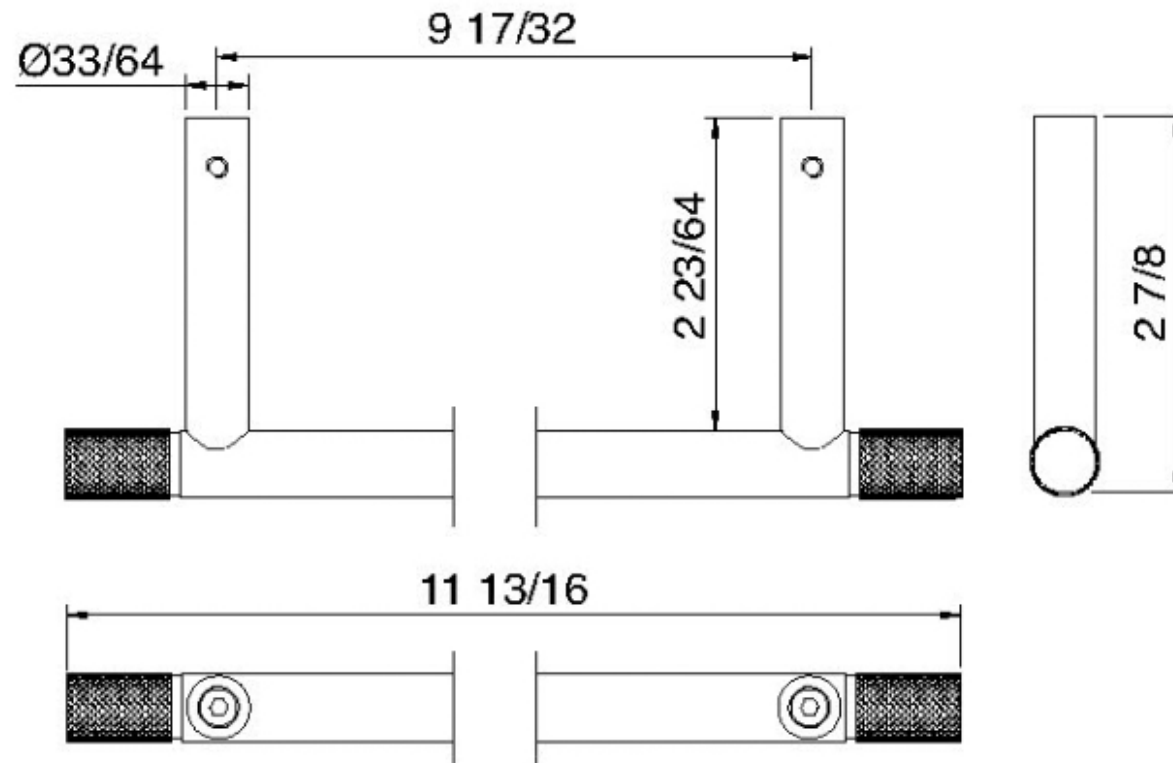

8324

Barre porte-serviettes murale de 12"

FINISHES:

FROSTED INOX

treeemme RUBINETTERIE
instruments for water