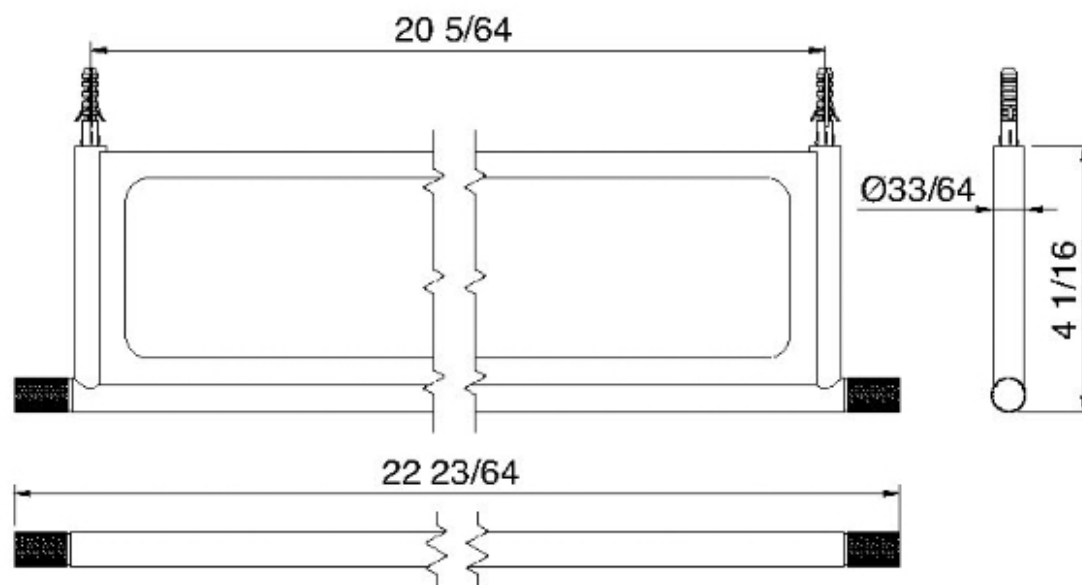

# 8326

Tablette murale de 19 3/8 "

FINISHES:

FROSTED INOX

**tree**<sup>RUBINETTERIE</sup>**mme**  
*instruments for water*