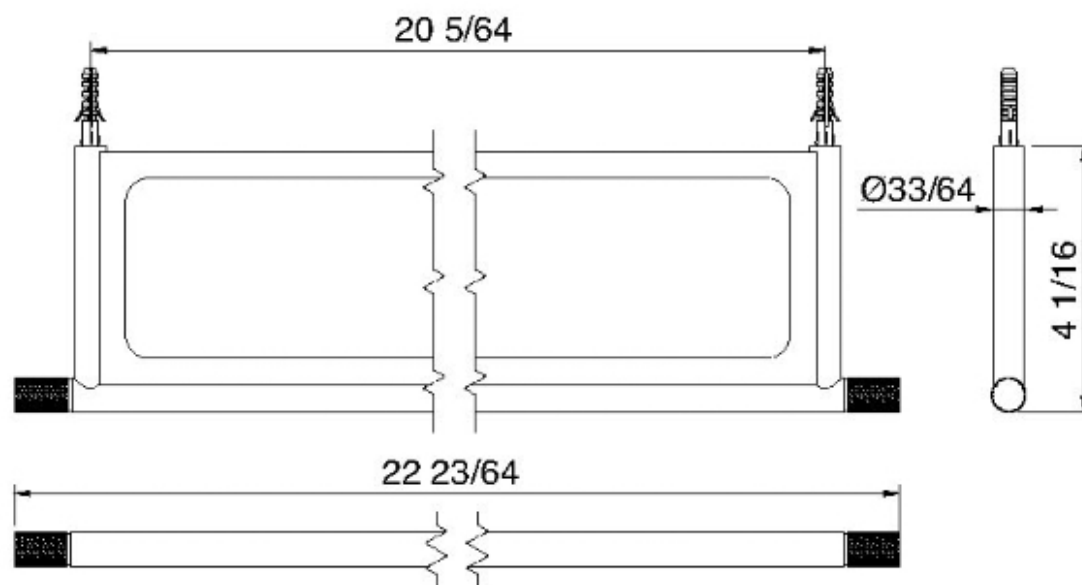

8326

Tablette murale de 19 3/8 "

FINISHES:

FROSTED INOX

treeemme RUBINETTERIE
instruments for water