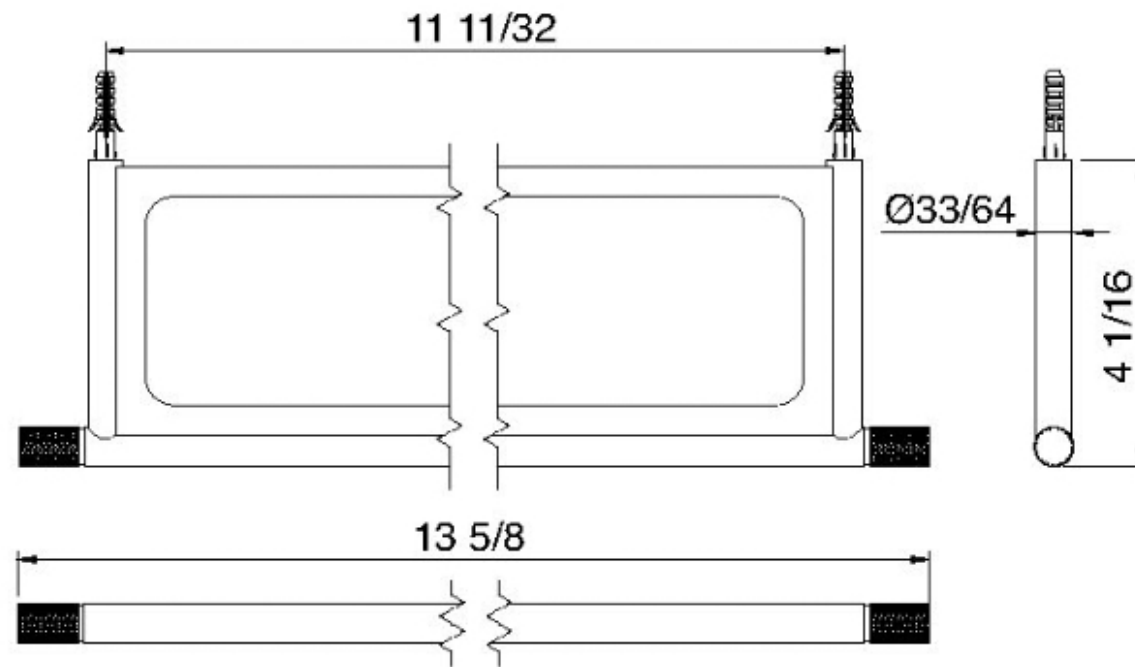

8362

Tablette murale de 10 13/16 "

FINISHES:

FROSTED INOX

tree^{RUBINETTERIE}**emme**
instruments for water