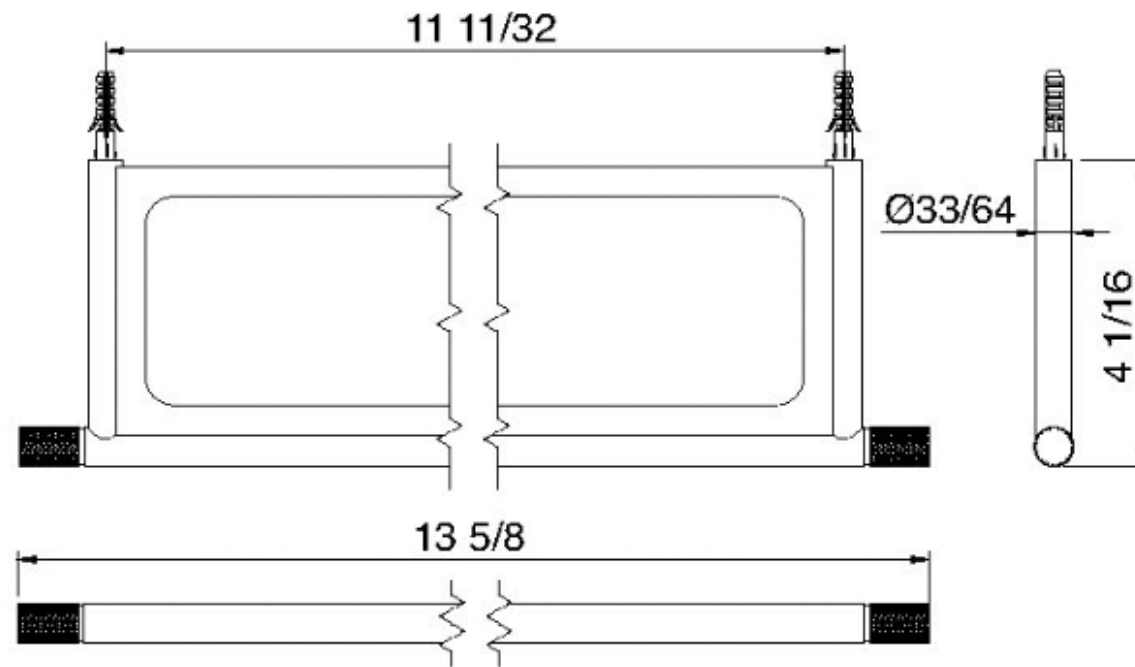

# 8362

Tablette murale de 10 13/16 "

FINISHES:

FROSTED INOX

**treeemme** RUBINETTERIE  
*instruments for water*