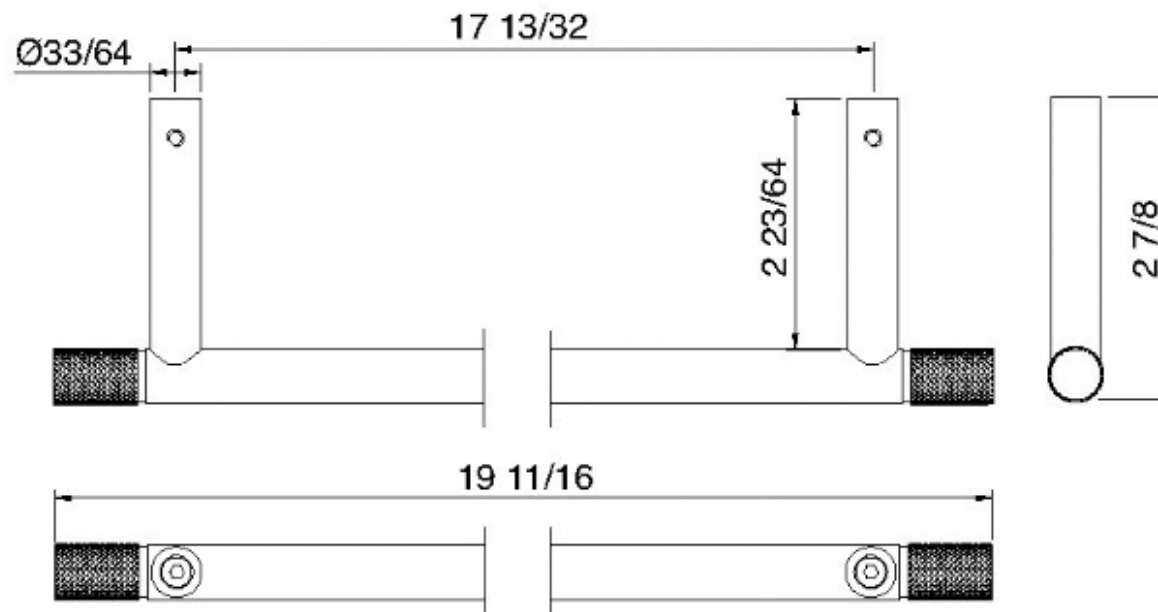

# 8365

Barre porte-serviettes murale de 19 11/16 "

FINISHES:

FROSTED INOX

RUBINETTERIE  
**tremme**  
*instruments for water*