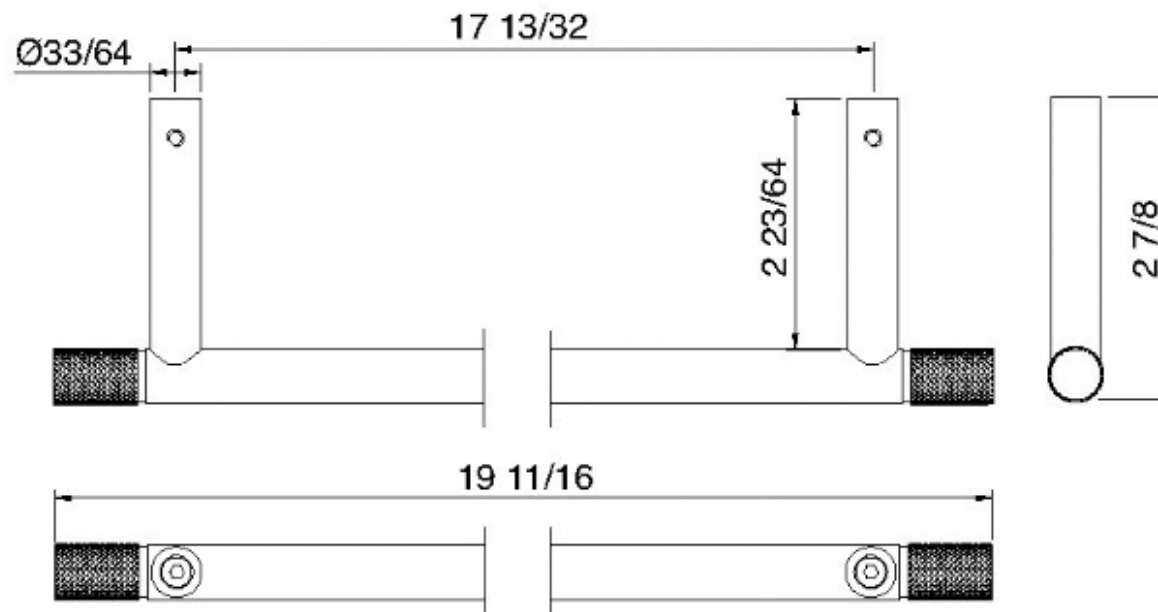

8365

Barre porte-serviettes murale de 19 11/16 "

FINISHES:

FROSTED INOX

RUBINETTERIE
tremme
instruments for water