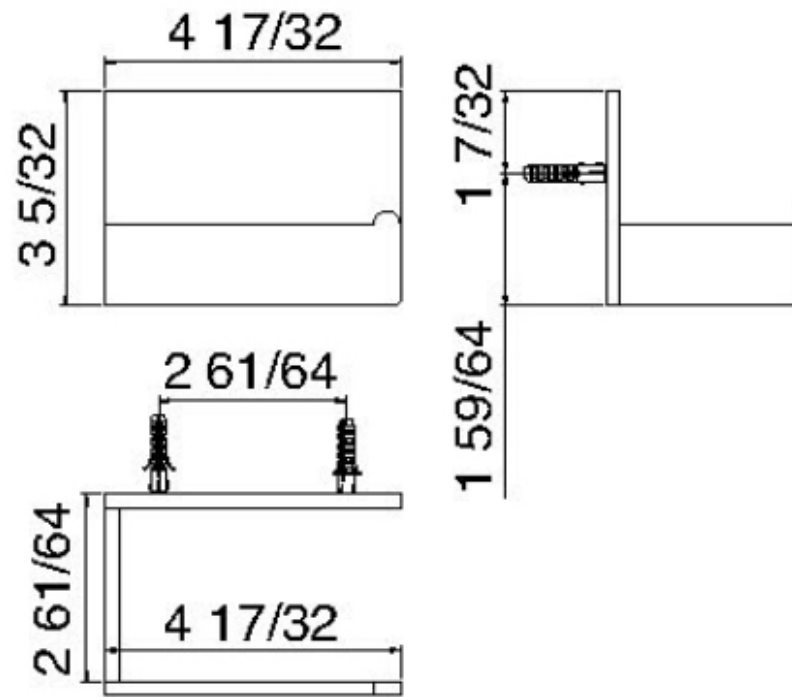

9001

Porte-papier mural

FINISHES:

FROSTED INOX

treeemme RUBINETTERIE
instruments for water