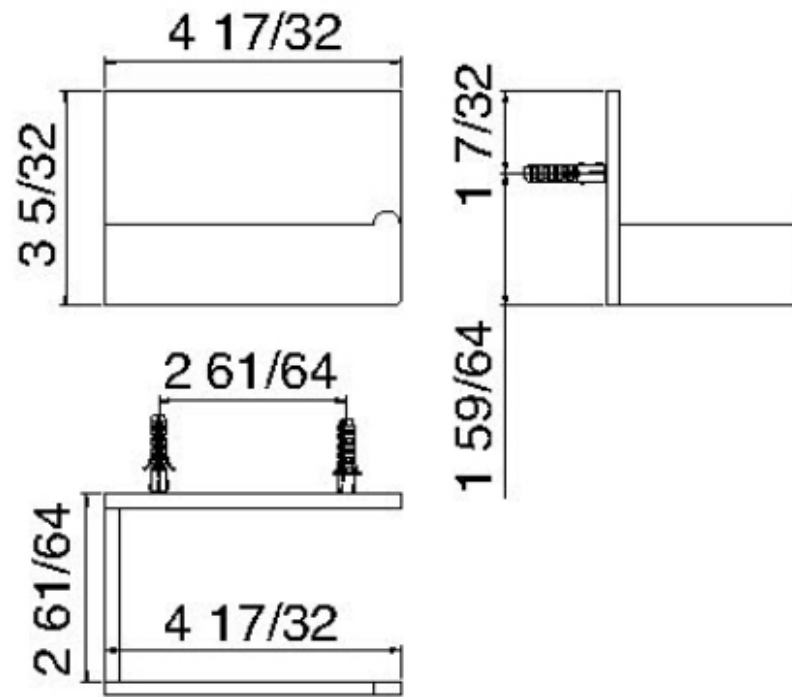

# 9001

Porte-papier mural

FINISHES:

FROSTED INOX

**treeemme** RUBINETTERIE  
*instruments for water*