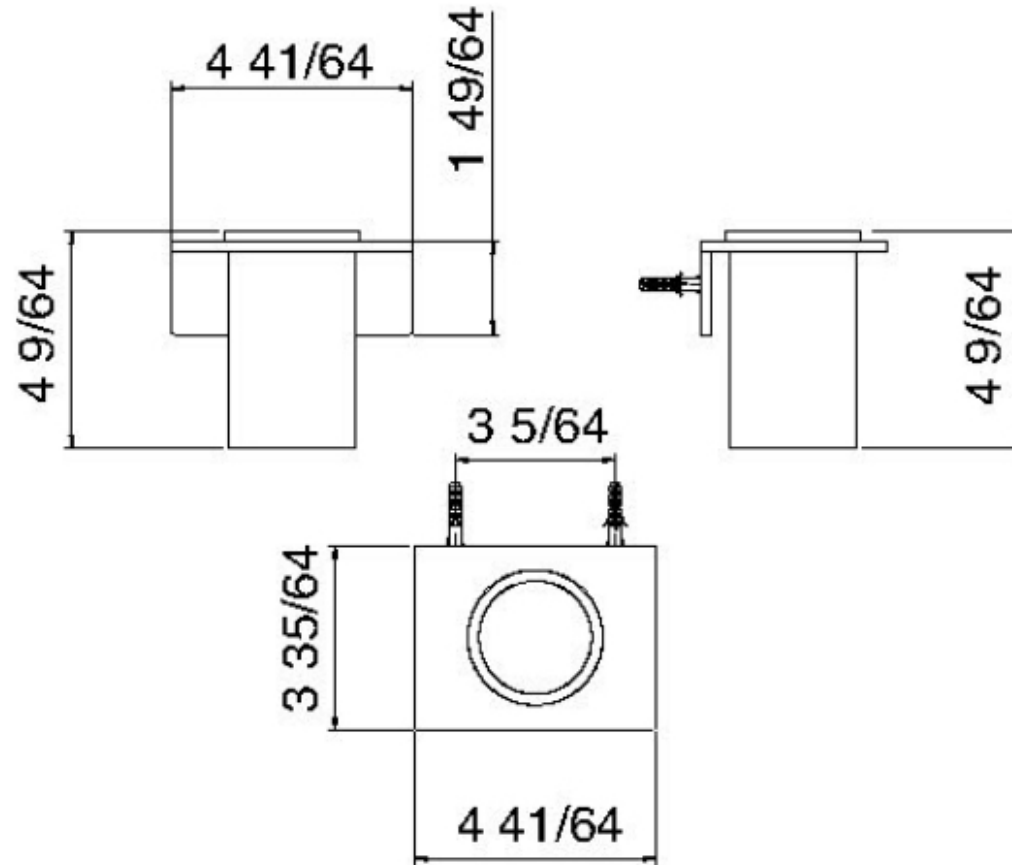

9004

Porte-verre mural

FINISHES:

FROSTED INOX

RUBINETTERIE
treemme
instruments for water