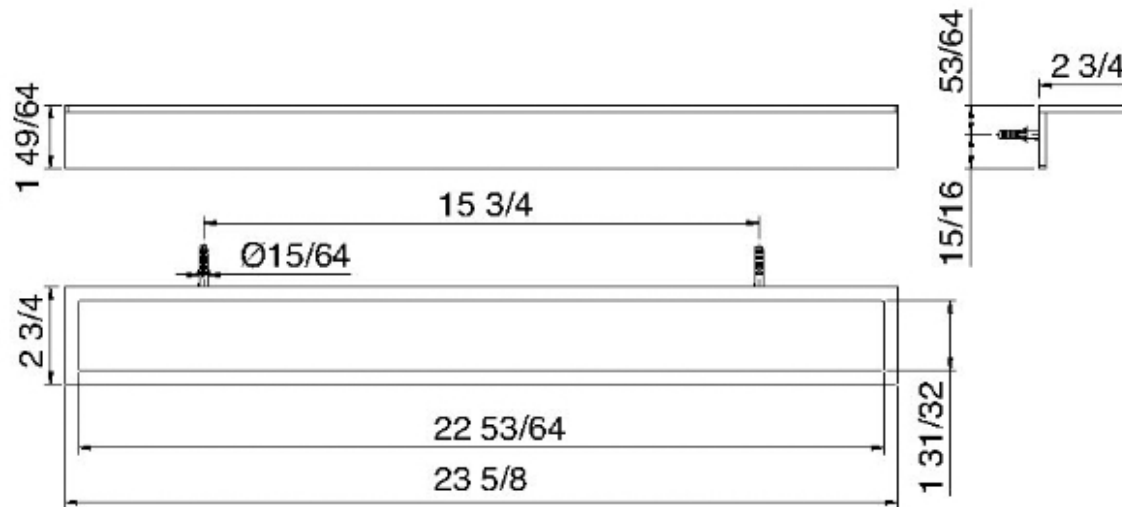

# 9005

Barre porte-serviettes murale de 23 5/8 "

FINISHES:

FROSTED INOX

RUBINETTERIE  
**tremme**  
*instruments for water*