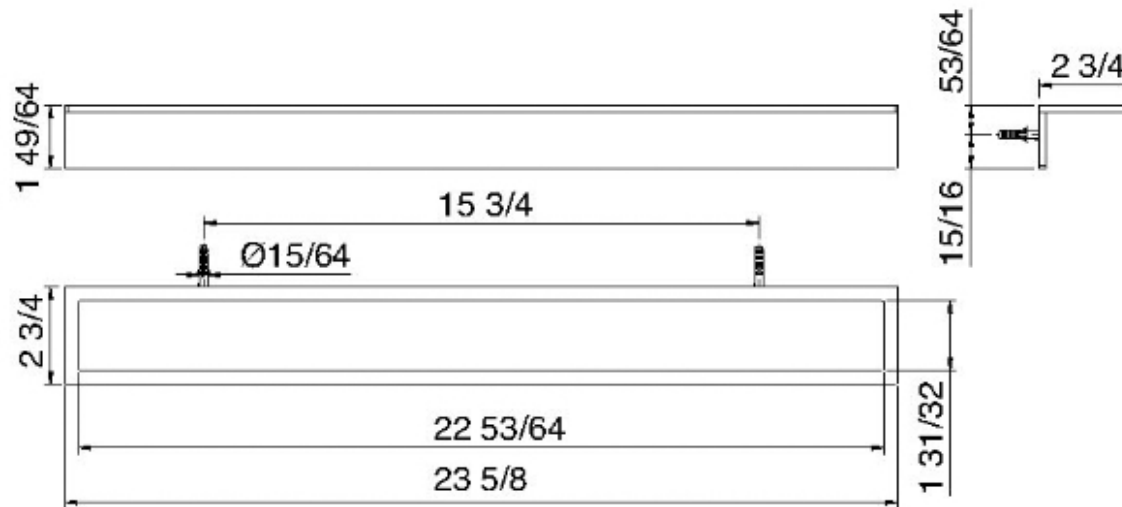

9005

Barre porte-serviettes murale de 23 5/8 "

FINISHES:

FROSTED INOX

RUBINETTERIE
tremme
instruments for water