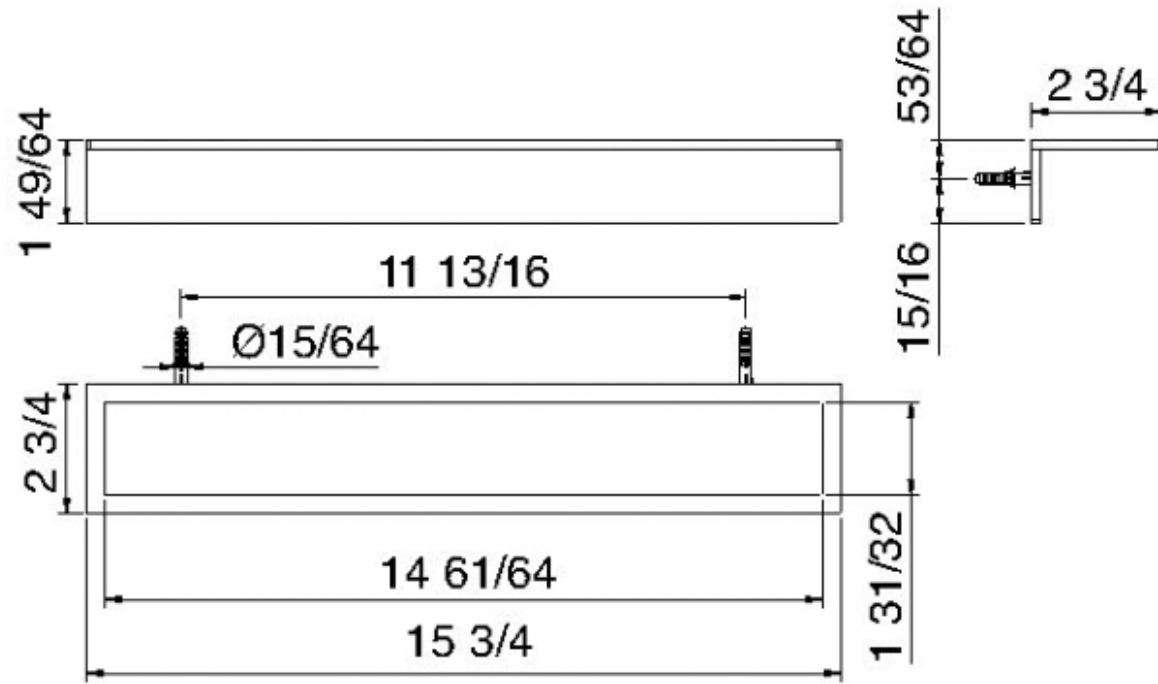

9006

Barre porte-serviettes murale de 15 3/4 "

FINISHES:

FROSTED INOX

RUBINETTERIE
tremme
instruments for water