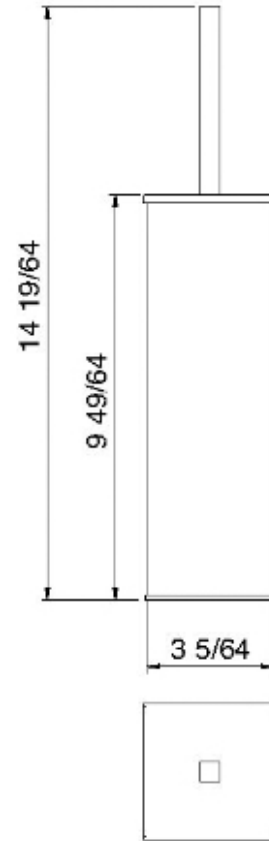

9007

Porte-brosse autoportant

FINISHES:

FROSTED INOX

tree^{RUBINETTERIE}**mme**
instruments for water