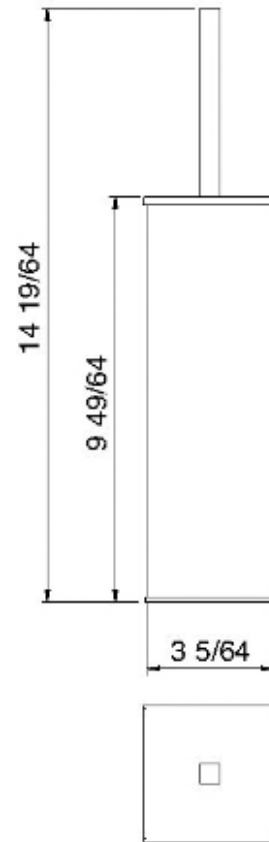

9007

Porte-brosse autoportant

FINISHES:

FROSTED INOX

tree^{RUBINETTERIE}**mme**
instruments for water