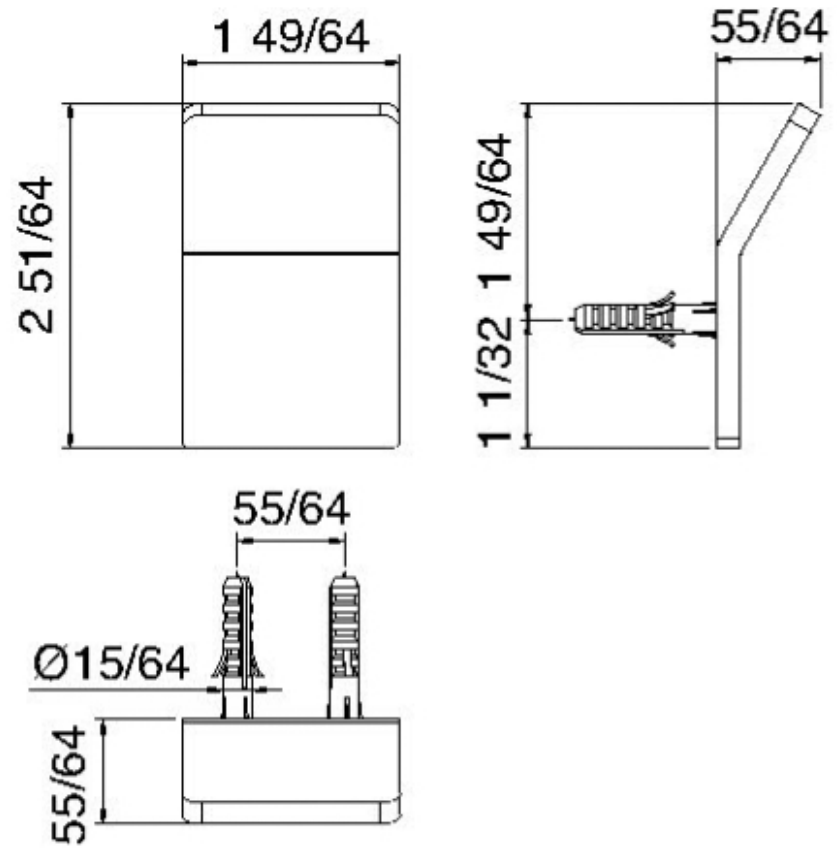

# 9011

Crochet mural

FINISHES:

FROSTED INOX

**tree**<sup>RUBINETTERIE</sup>**mme**  
*instruments for water*