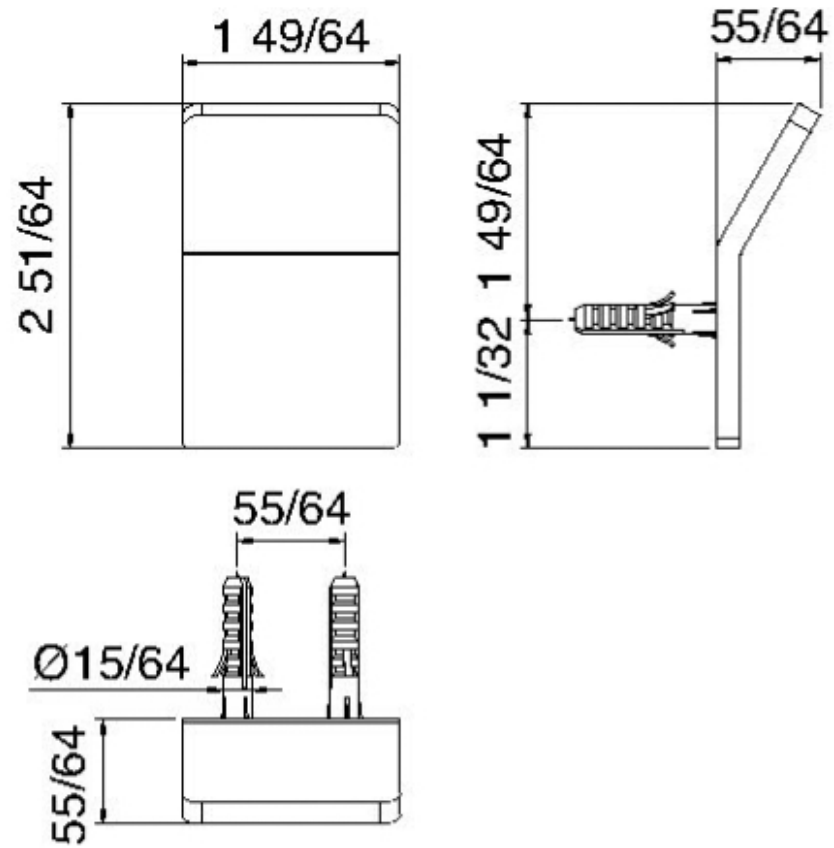

9011

Crochet mural

FINISHES:

FROSTED INOX

tree^{RUBINETTERIE}**mme**
instruments for water