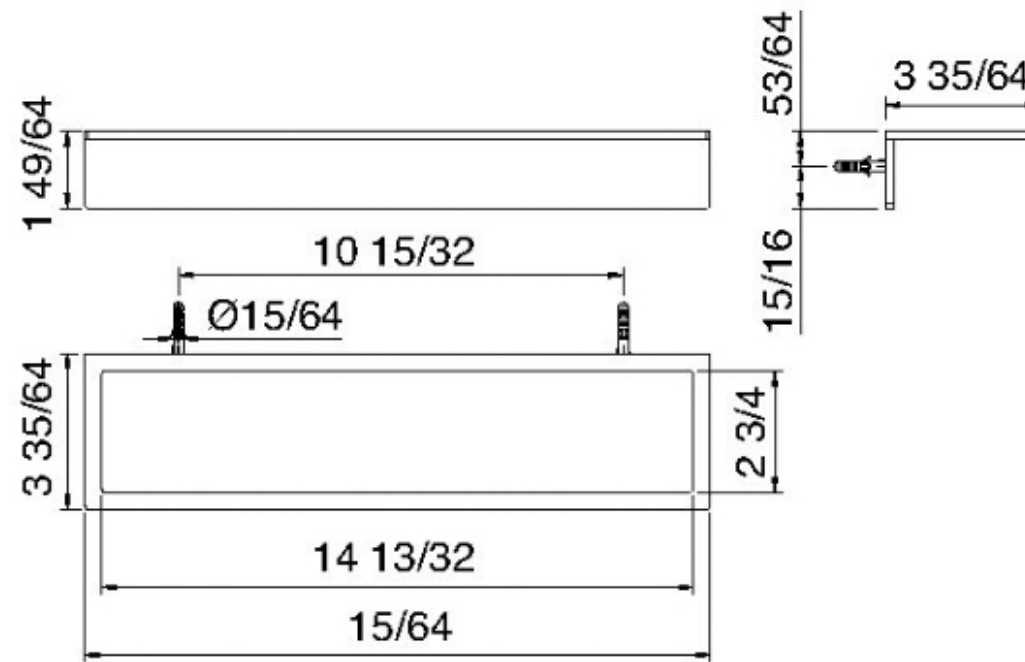

# 9016

Tablette murale 14 7/16 "

FINISHES:

FROSTED INOX

**tree**<sup>RUBINETTERIE</sup>**emme**  
*instruments for water*