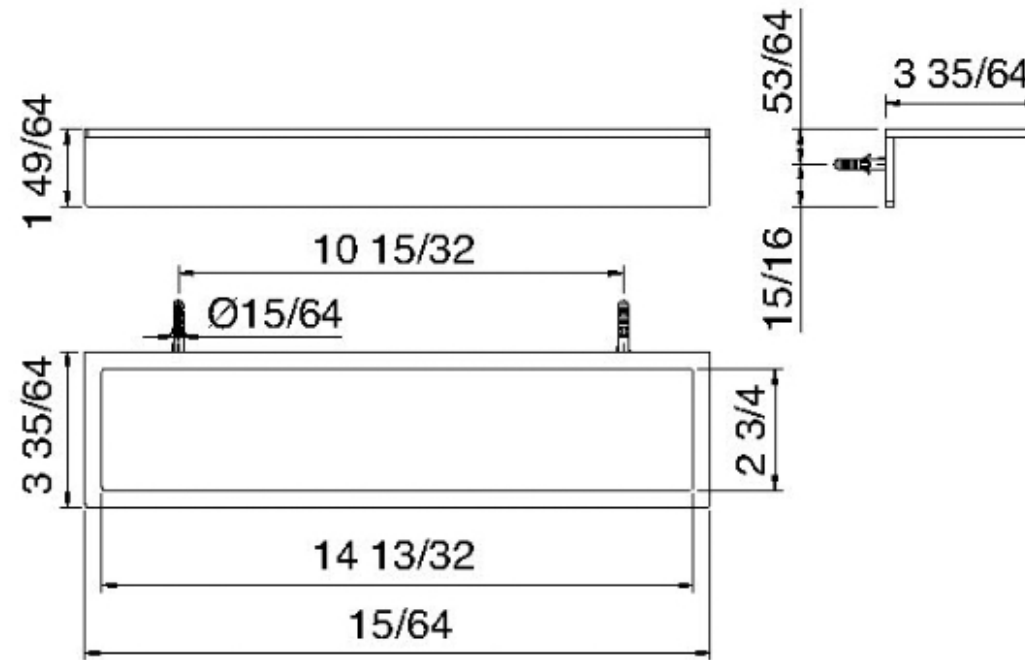

9016

Tablette murale 14 7/16 "

FINISHES:

FROSTED INOX

treeemme RUBINETTERIE
instruments for water