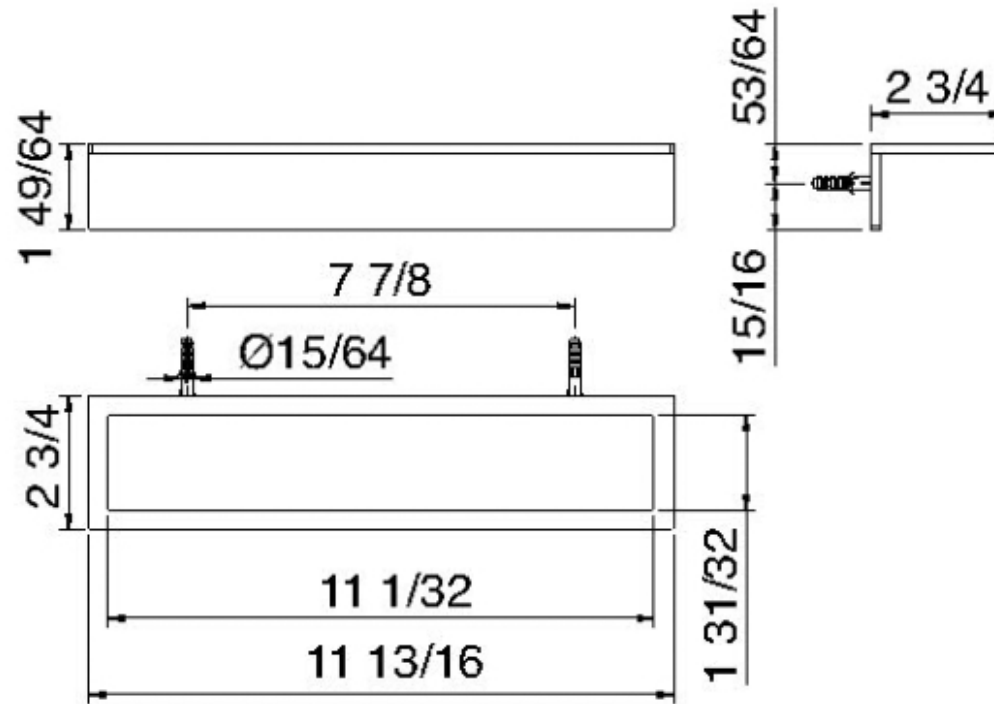

# 9024

Barre porte-serviettes murale de 12"

FINISHES:

FROSTED INOX

**treeemme** RUBINETTERIE  
*instruments for water*