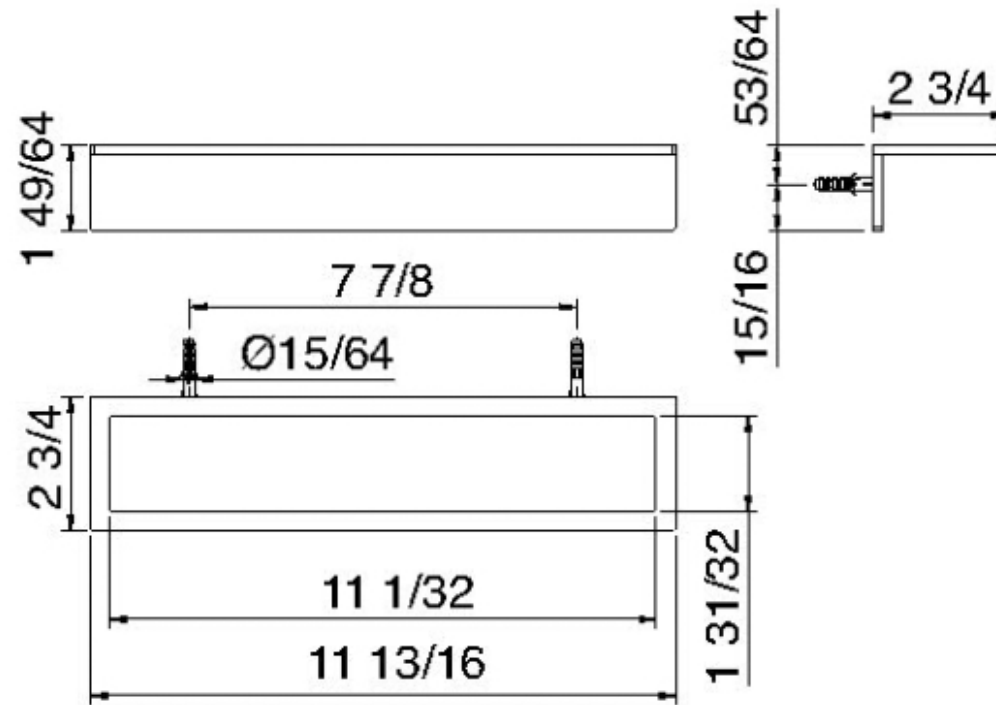

9024

Barre porte-serviettes murale de 12"

FINISHES:

FROSTED INOX

treeemme RUBINETTERIE
instruments for water