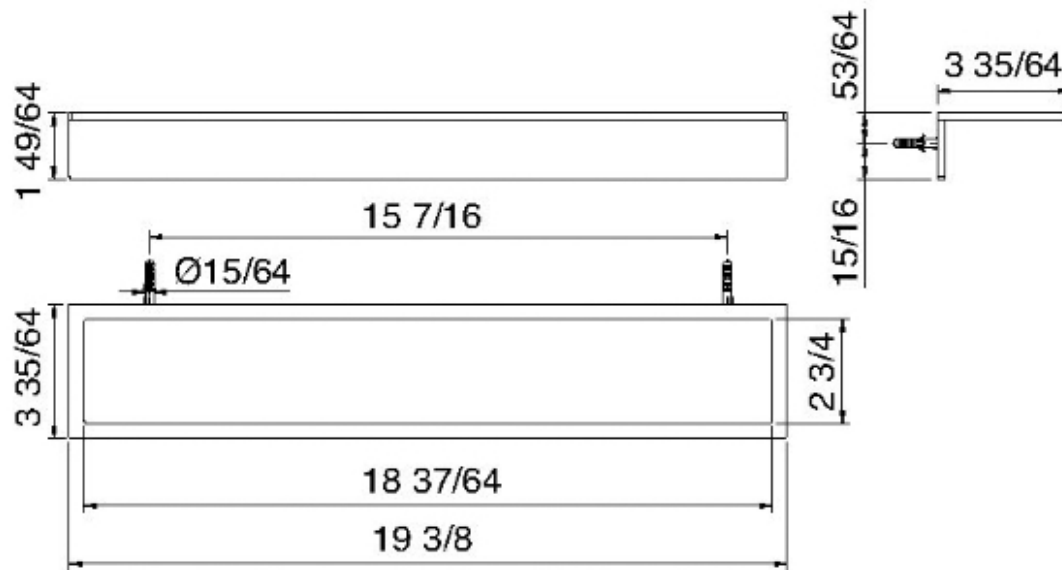

9026

Tablette murale de 19 3/8 "

FINISHES:

FROSTED INOX

RUBINETTERIE
treemme
instruments for water