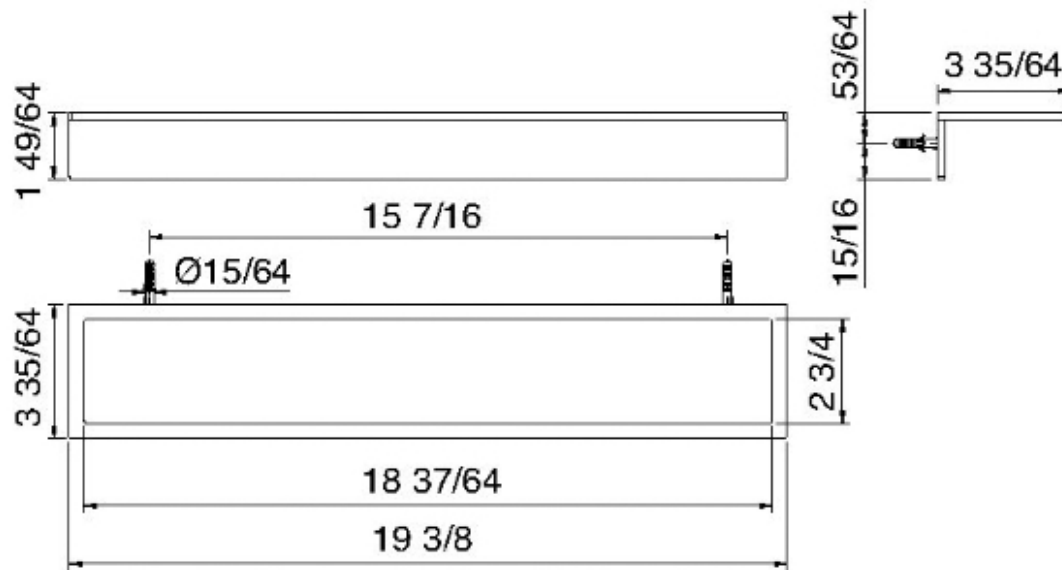

# 9026

Tablette murale de 19 3/8 "

FINISHES:

FROSTED INOX

**treeemme** RUBINETTERIE  
*instruments for water*