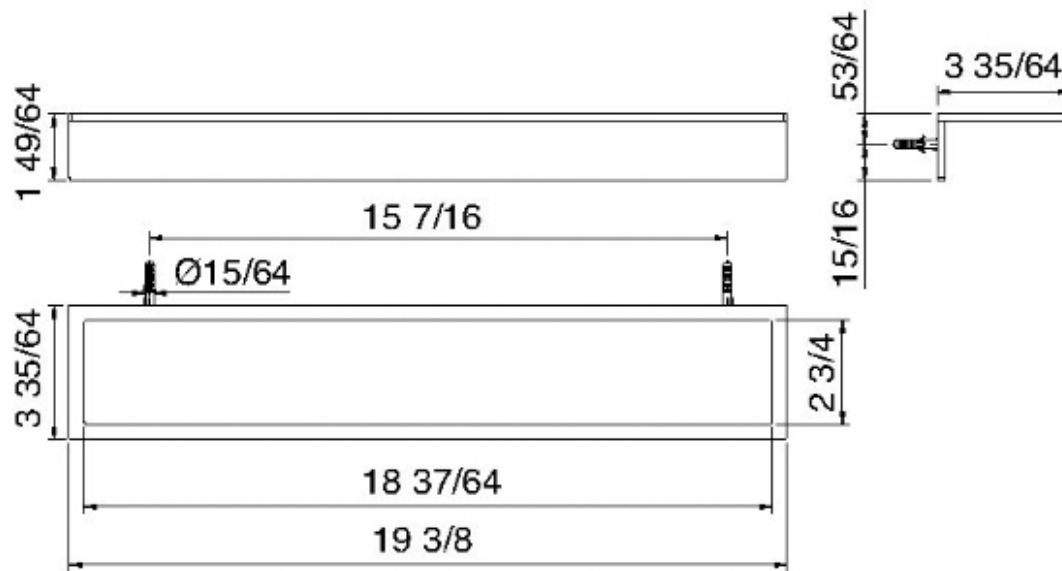

9026

Tablette murale de 19 3/8 "

FINISHES:

FROSTED INOX

RUBINETTERIE
treemme
instruments for water