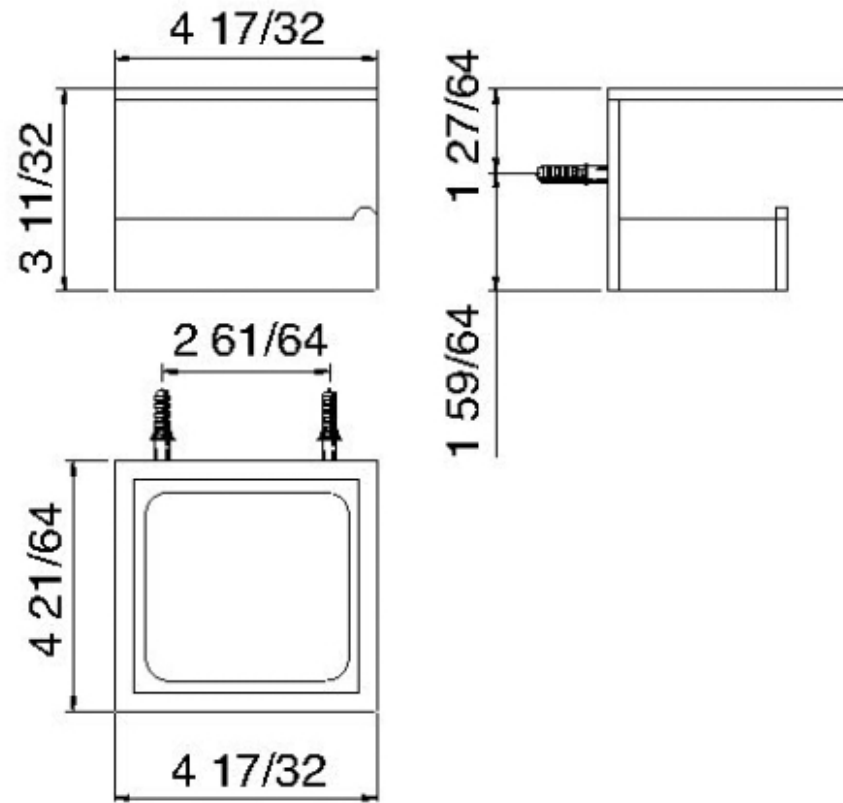

9059

Porte-papier mural et tablette

FINISHES:

FROSTED INOX

treeemme RUBINETTERIE
instruments for water