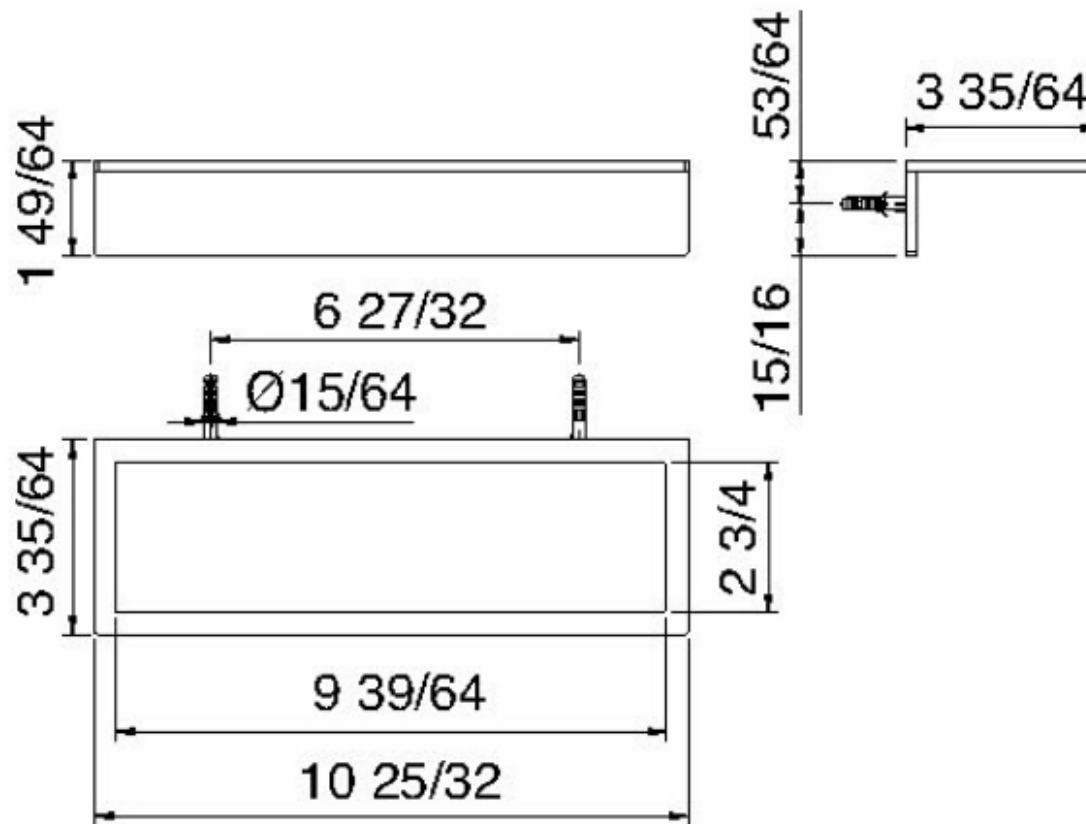

9062

Tablette murale de 10 13/16 "

FINISHES:

FROSTED INOX

tree^{RUBINETTERIE}**emme**
instruments for water