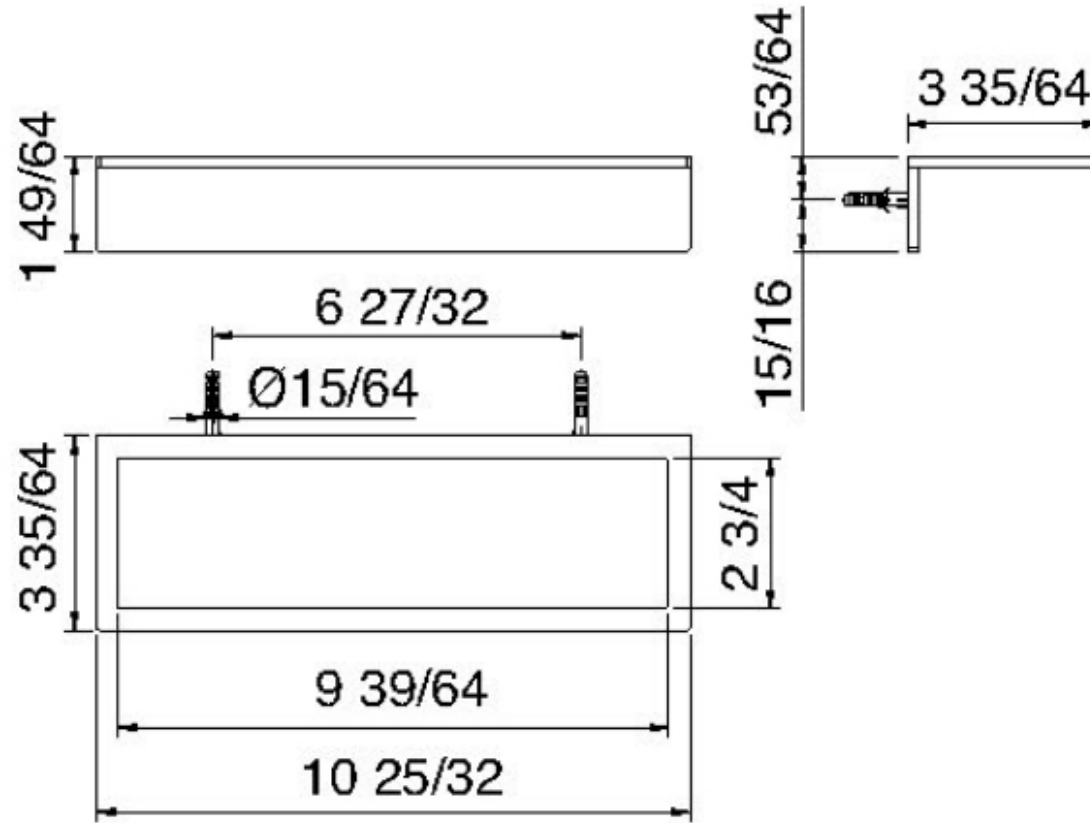

# 9062

Tablette murale de 10 13/16 "

FINISHES:

FROSTED INOX

**treeemme** RUBINETTERIE  
*instruments for water*