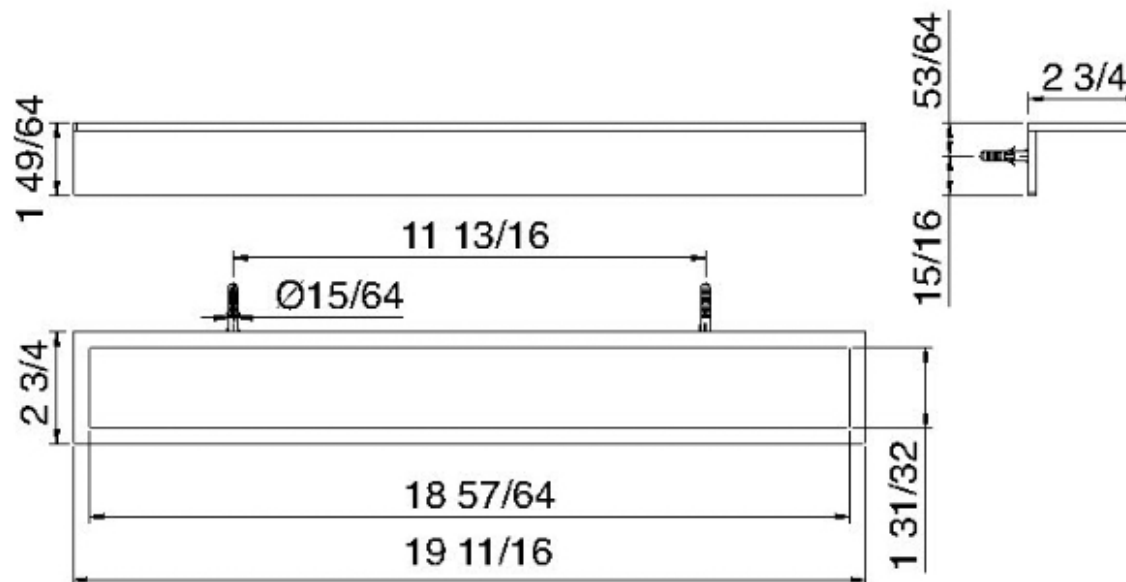

9065

Barre porte-serviettes murale de 19 11/16 "

FINISHES:

FROSTED INOX

RUBINETTERIE
tremme
instruments for water