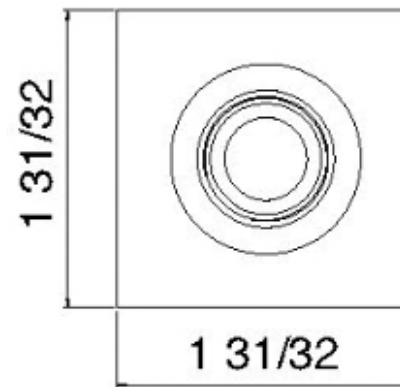

RTBR255

Jet de corps carré

FINISHES:

FROSTED INOX

tree^{RUBINETTERIE}**mme**
instruments for water