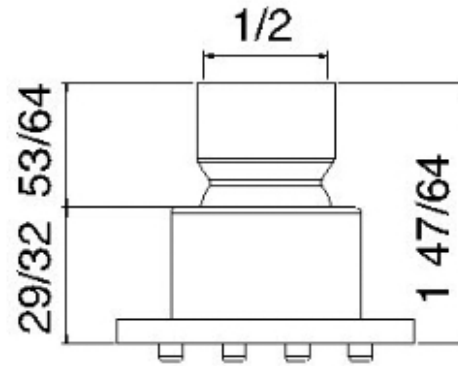

RTBR255

Jet de corps carré

FINISHES:

FROSTED INOX

treeemme RUBINETTERIE
instruments for water