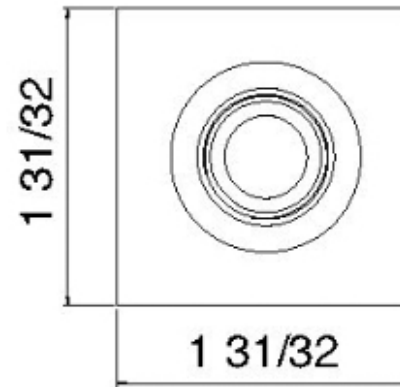

RTBR255

Jet de corps carré

FINISHES:

FROSTED INOX

treeemme RUBINETTERIE
instruments for water