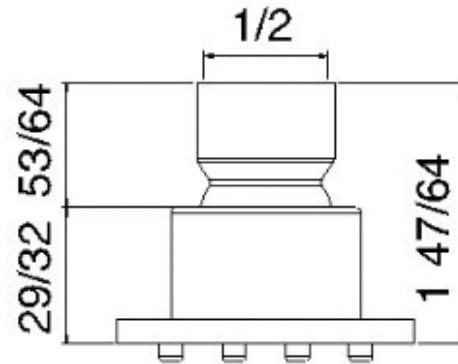

RTBR255

Jet de corps carré

FINISHES:

FROSTED INOX

tree^{RUBINETTERIE}**mme**
instruments for water