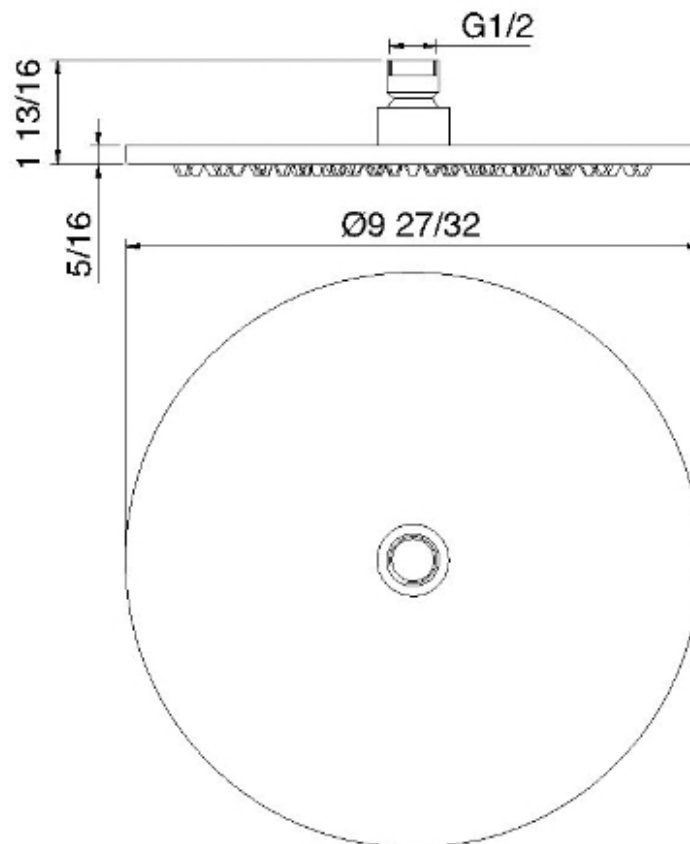

RTBR264

Tête de pluie ronde de 10"

FINISHES:

FROSTED INOX

treeemme RUBINETTERIE
instruments for water