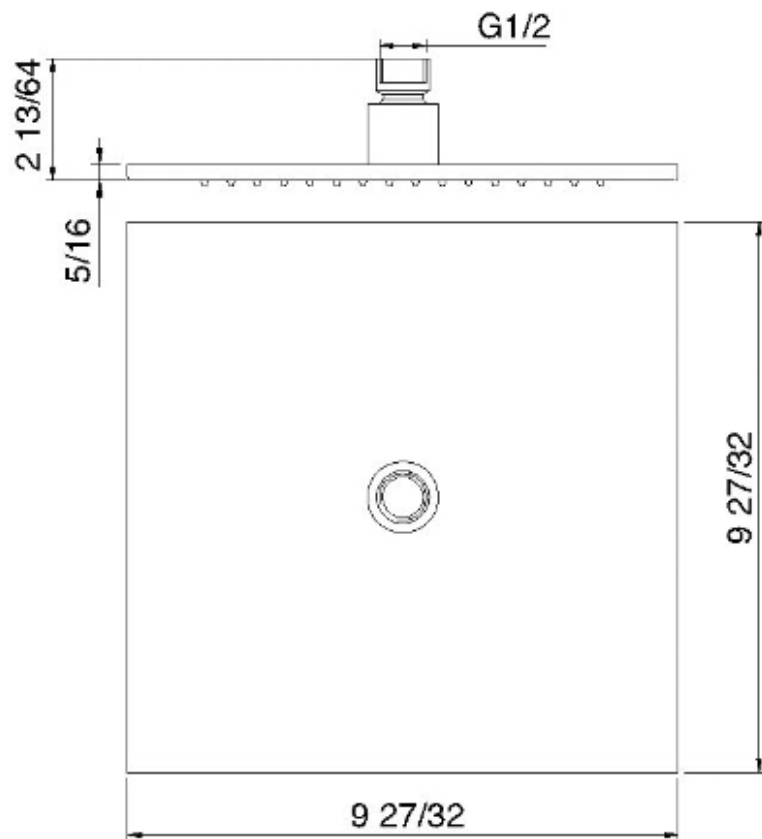

RTBR266

Tête de pluie carrée de 10" x 10"

FINISHES:

FROSTED INOX

treeemme RUBINETTERIE
instruments for water