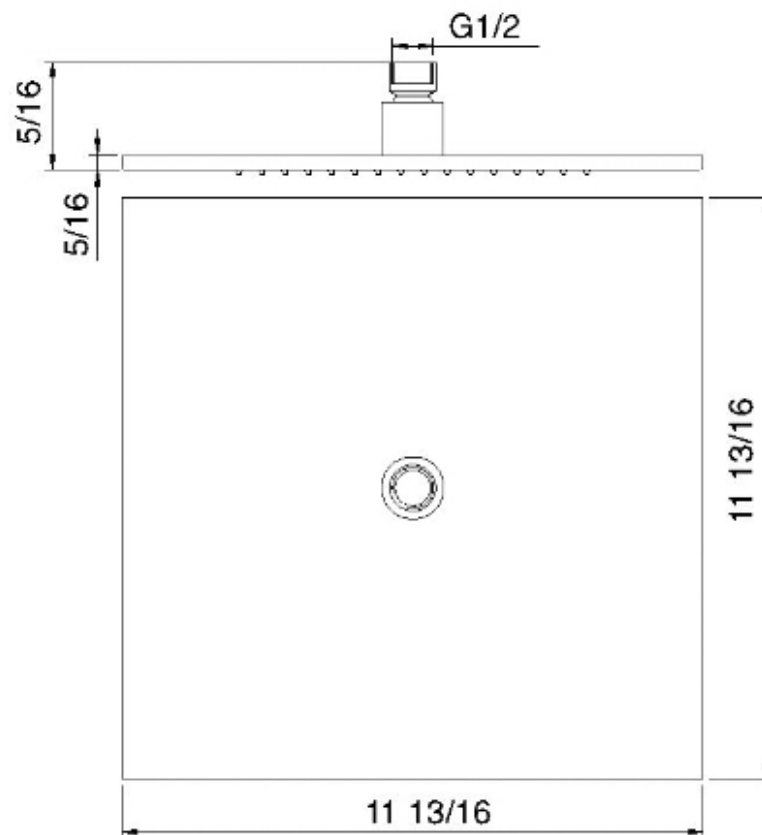

RTBR287

Tête de pluie carrée de 12" x 12"

FINISHES:

FROSTED INOX

tree^{RUBINETTERIE}**emme**
instruments for water