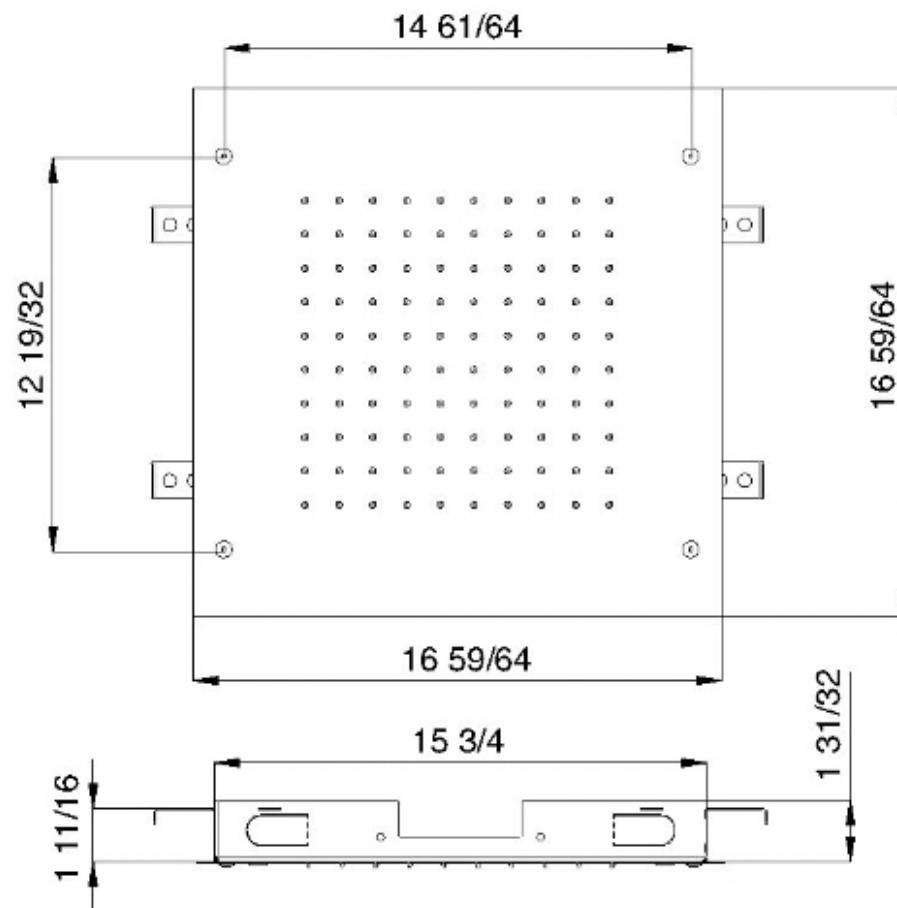

# RTBR300

FINISHES:

CHROME

BRUSH NICKEL

RUBINETTERIE  
**treemme**  
*instruments for water*