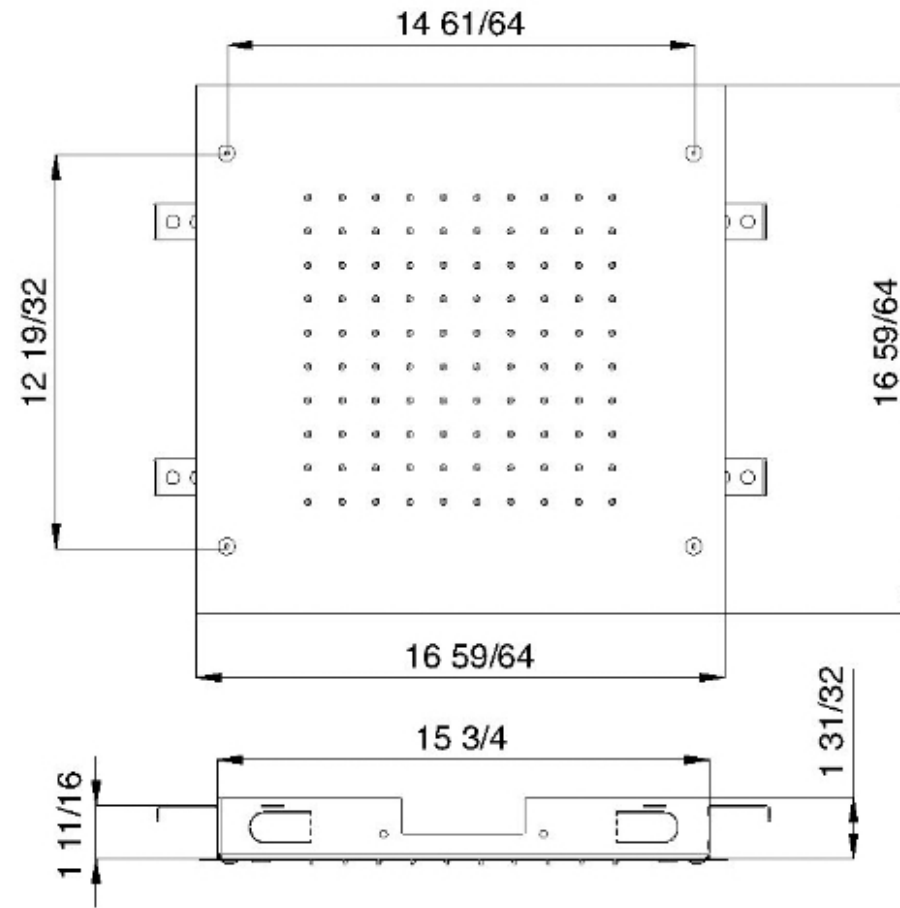

RTBR300

FINISHES:

CHROME

BRUSH NICKEL

RUBINETTERIE
treemme
instruments for water