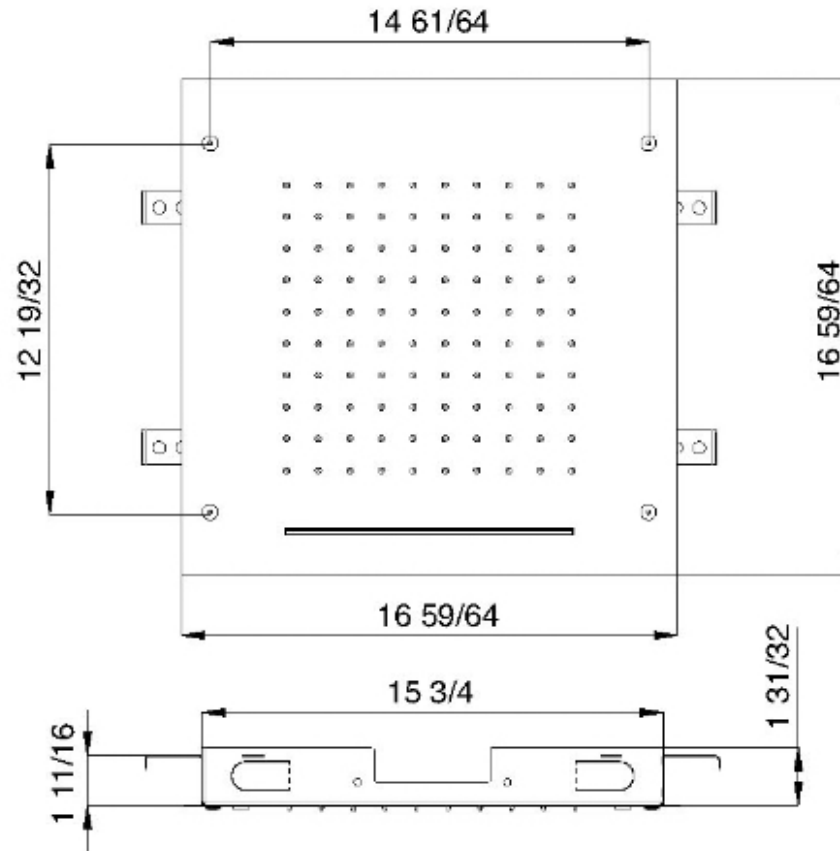

# RTBR301

FINISHES:

CHROME

BRUSH NICKEL

RUBINETTERIE  
**treemme**  
*instruments for water*