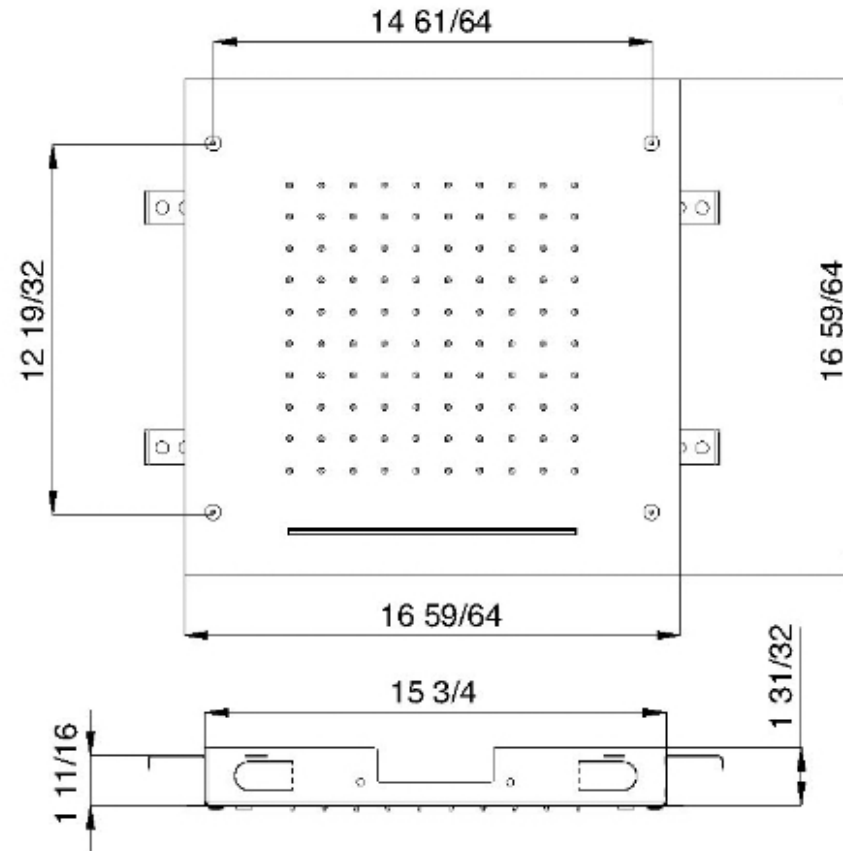

RTBR301

FINISHES:

CHROME

BRUSH NICKEL

RUBINETTERIE
treemme
instruments for water