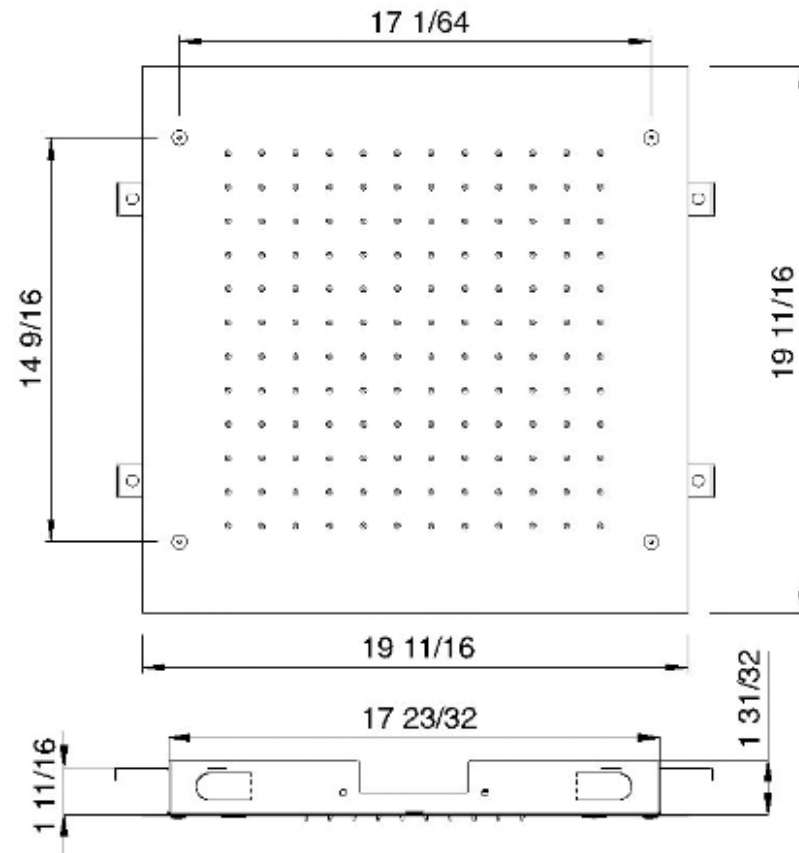

RTBR302

Tête de pluie encastrée de 20" x 20"

FINISHES:

FROSTED INOX

treeemme RUBINETTERIE
instruments for water