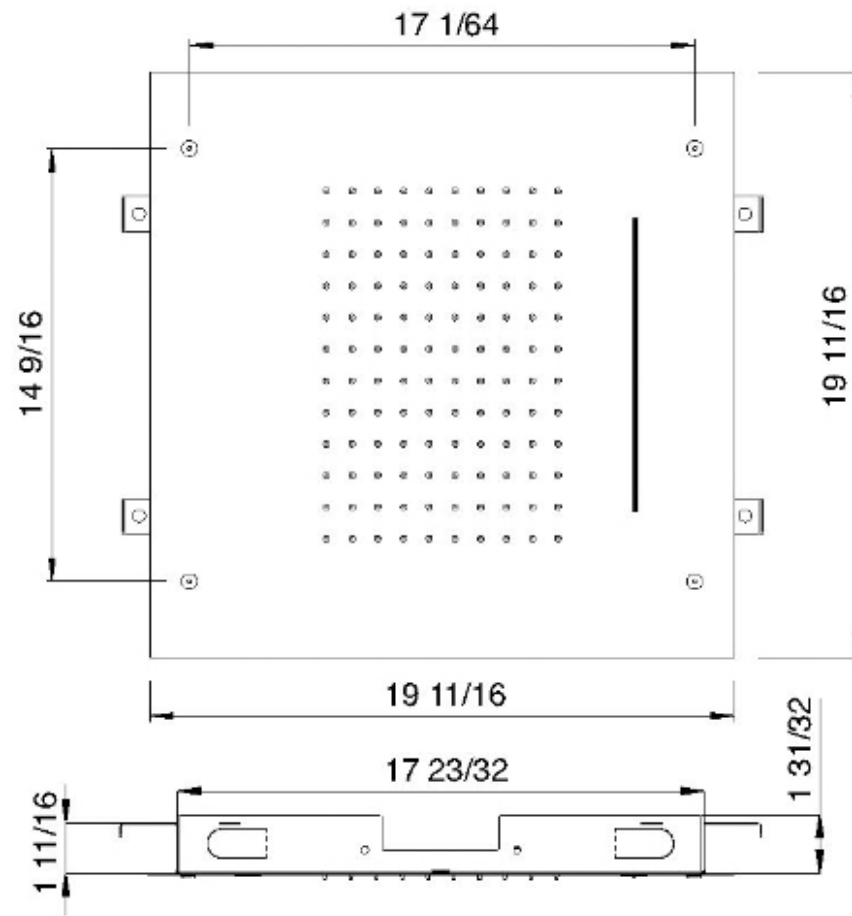

RTBR303

FINISHES:

CHROME

BRUSH NICKEL

RUBINETTERIE
treemme
instruments for water