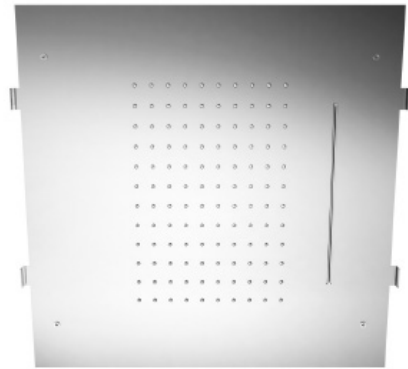

RTBR303

FINISHES:

CHROME

BRUSH NICKEL

RUBINETTERIE
treemme
instruments for water