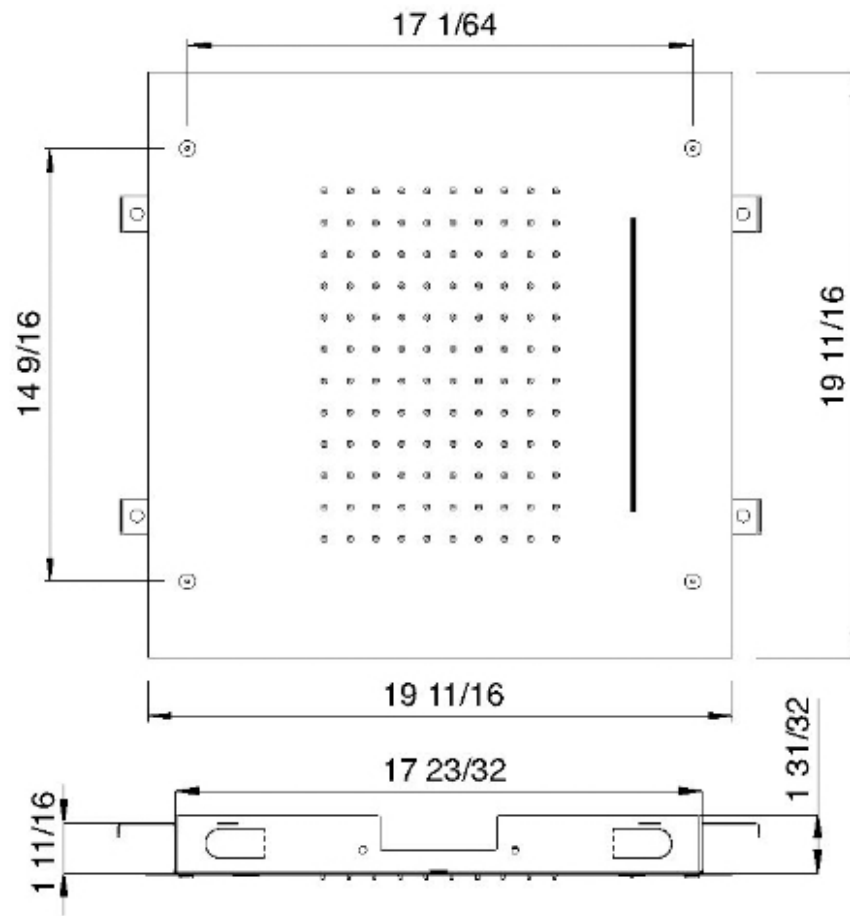

RTBR303

FINISHES:

CHROME

BRUSH NICKEL

RUBINETTERIE
treemme
instruments for water