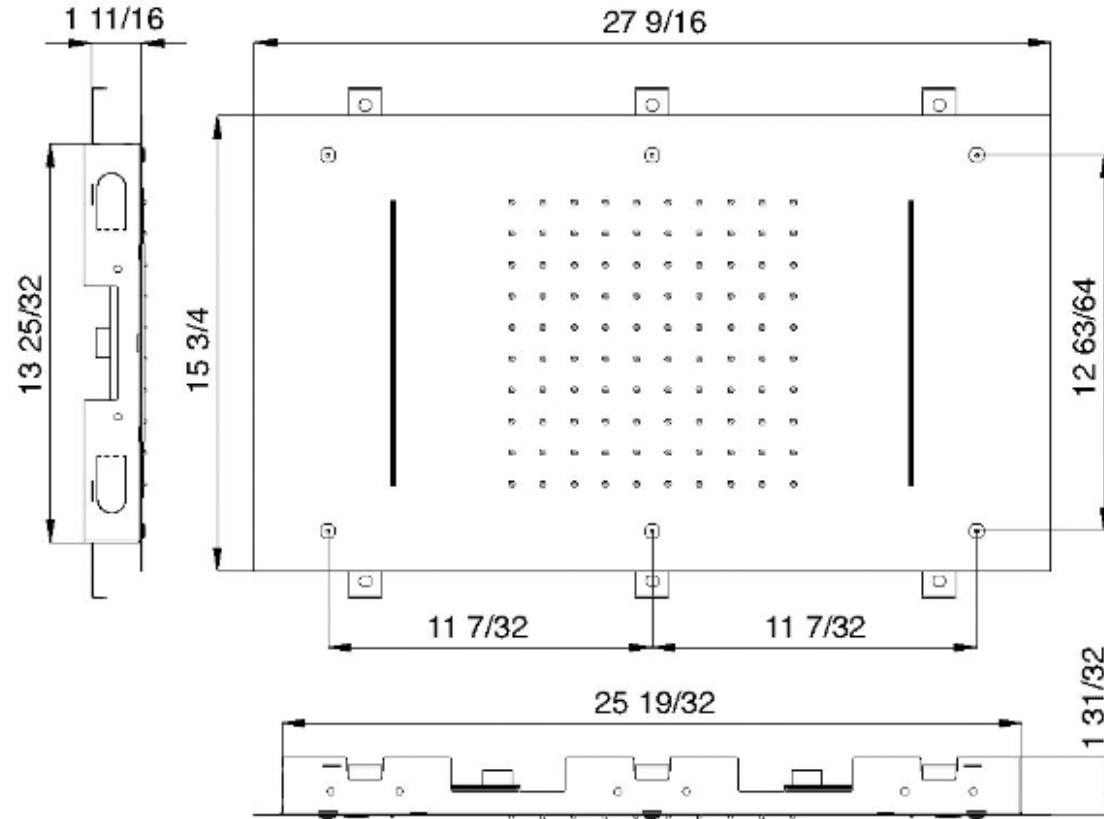

RTBR309

FINISHES:

CHROME

BRUSH NICKEL

RUBINETTERIE
treemme
instruments for water