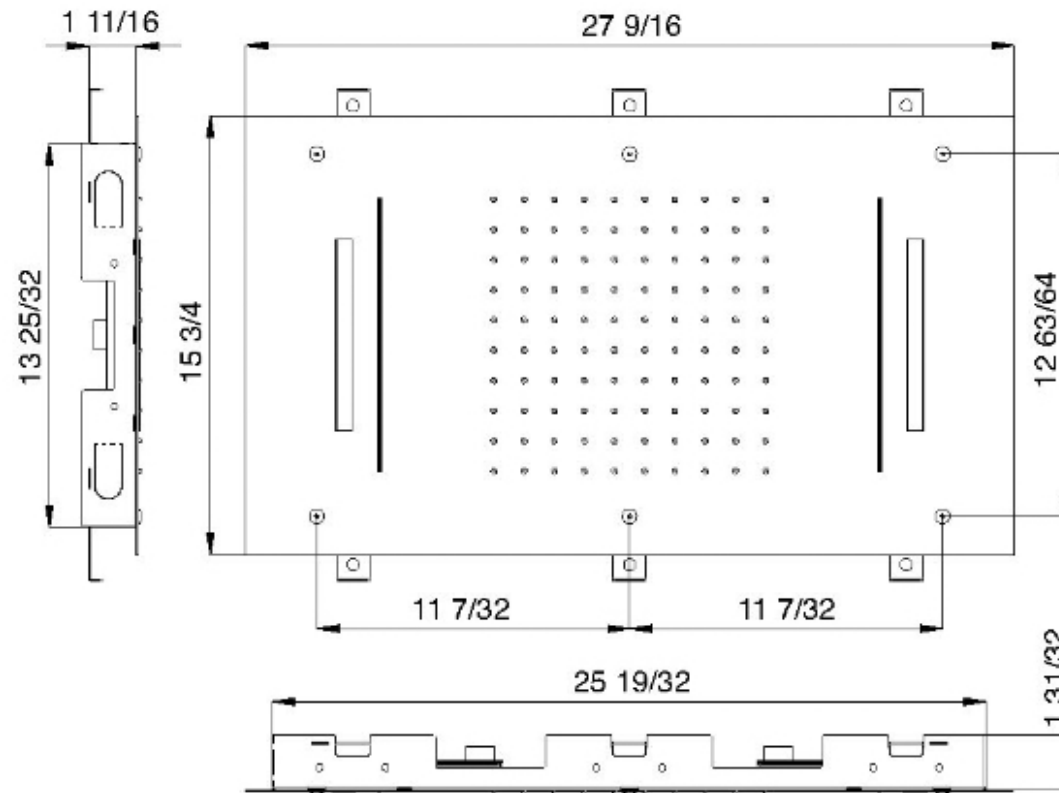

RTBR310

FINISHES:

CHROME

BRUSH NICKEL

RUBINETTERIE
treemme
instruments for water