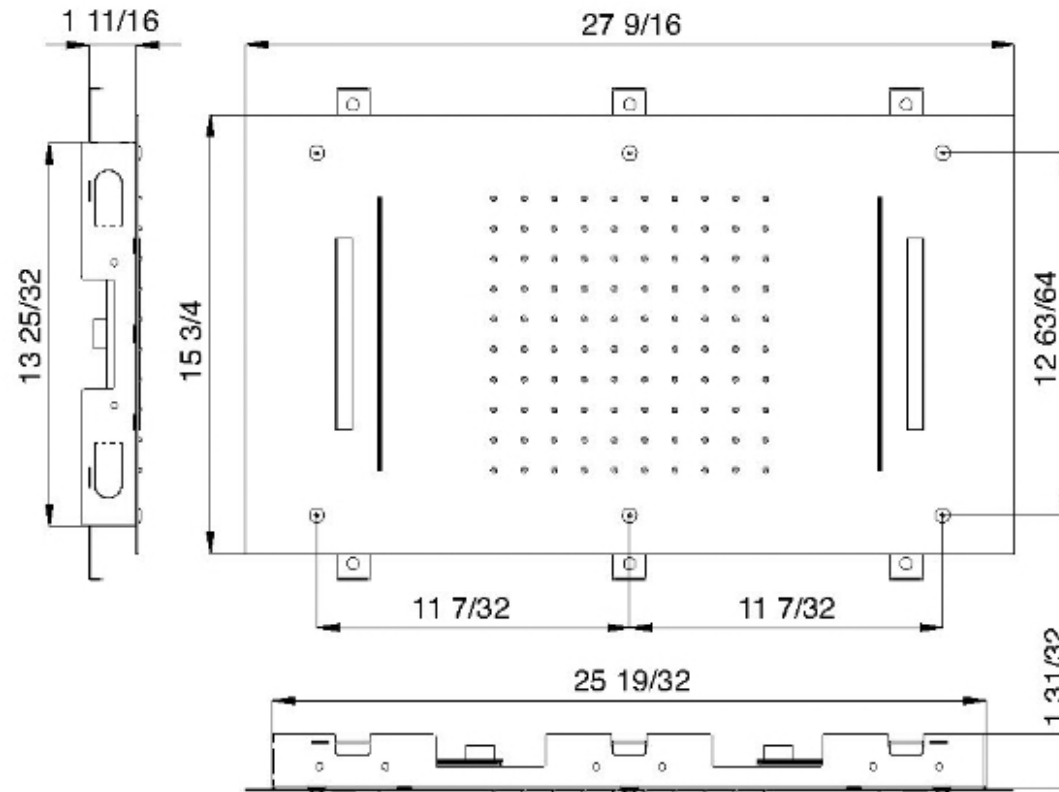

RTBR310

FINISHES:

CHROME

BRUSH NICKEL

RUBINETTERIE
treemme
instruments for water