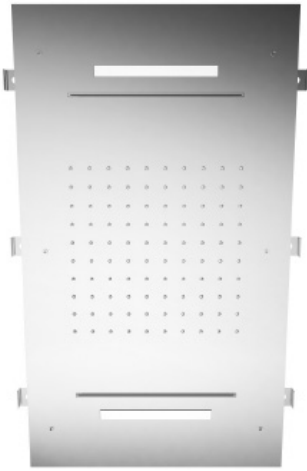

RTBR310

FINISHES:

CHROME

BRUSH NICKEL

RUBINETTERIE
treemme
instruments for water