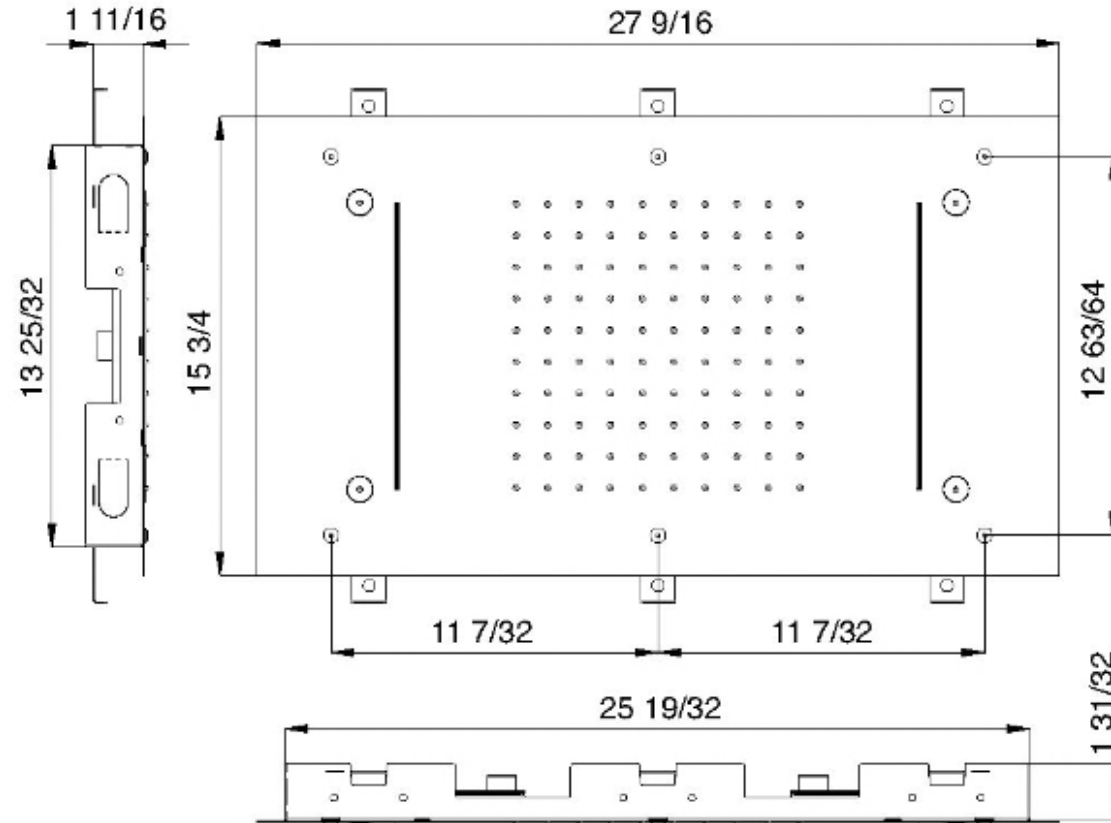

# RTBR311

FINISHES:

CHROME

BRUSH NICKEL

RUBINETTERIE  
**treemme**  
*instruments for water*