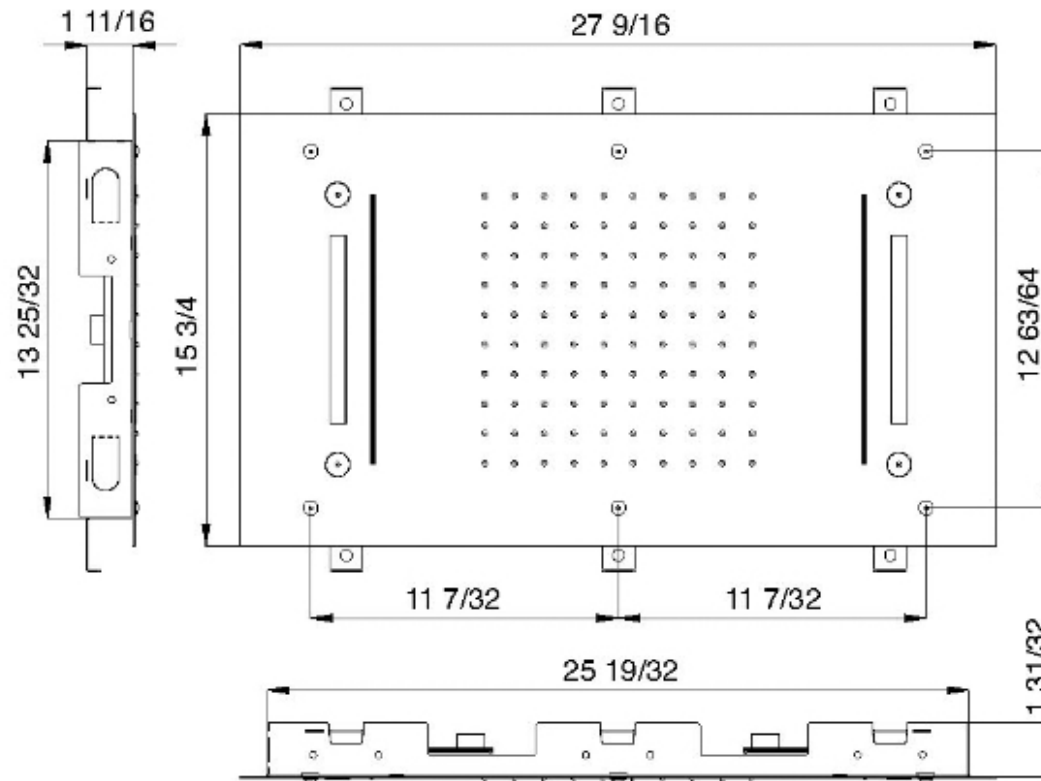

RTBR312

FINISHES:

CHROME

BRUSH NICKEL

RUBINETTERIE
treemme
instruments for water