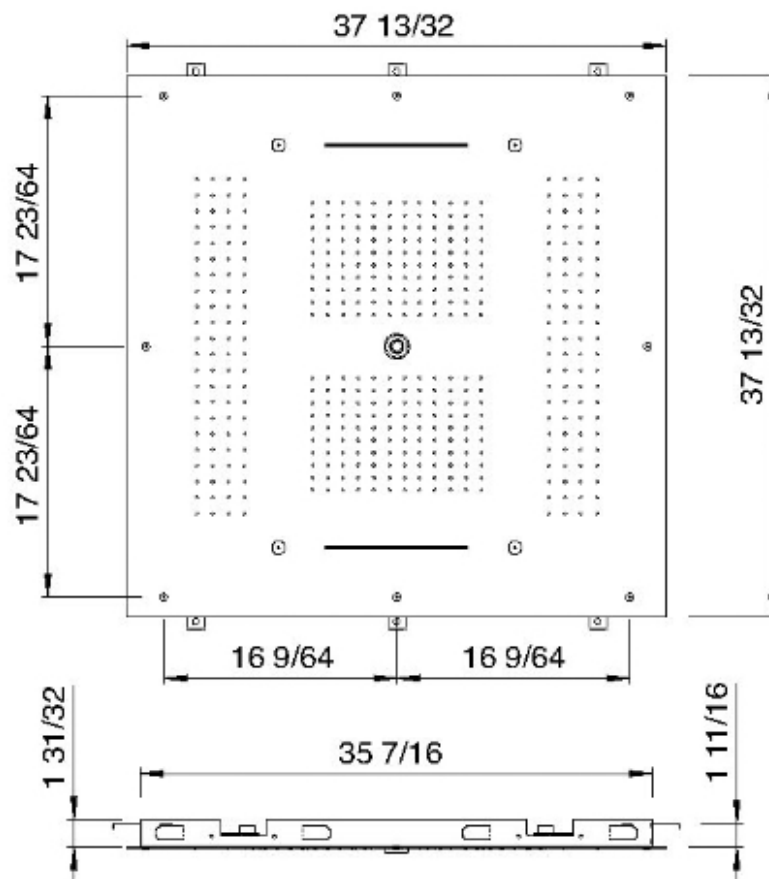

# RTBR313

FINISHES:

CHROME

BRUSH NICKEL

RUBINETTERIE  
**treemme**  
*instruments for water*