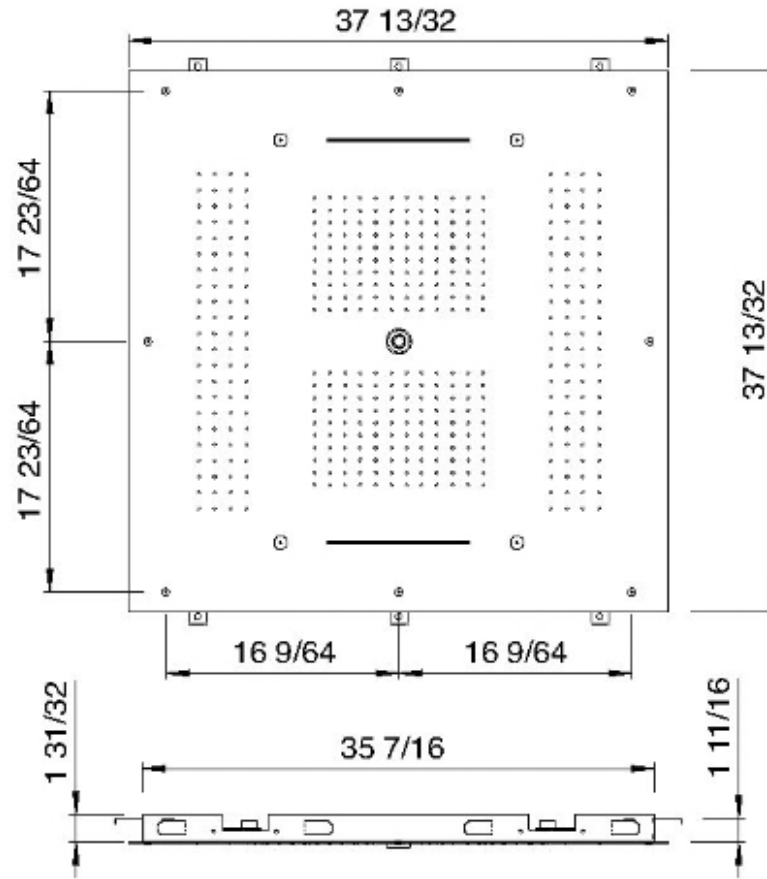

RTBR313

FINISHES:

CHROME

BRUSH NICKEL

RUBINETTERIE
tremme
instruments for water