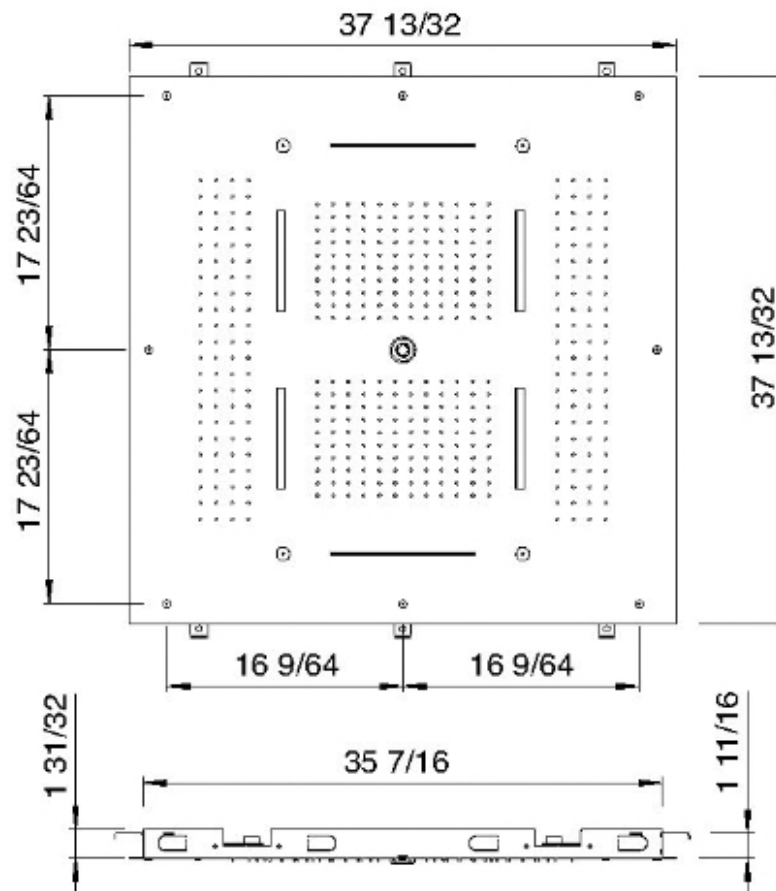

RTBR314

FINISHES:

CHROME

BRUSH NICKEL

RUBINETTERIE
treemme
instruments for water