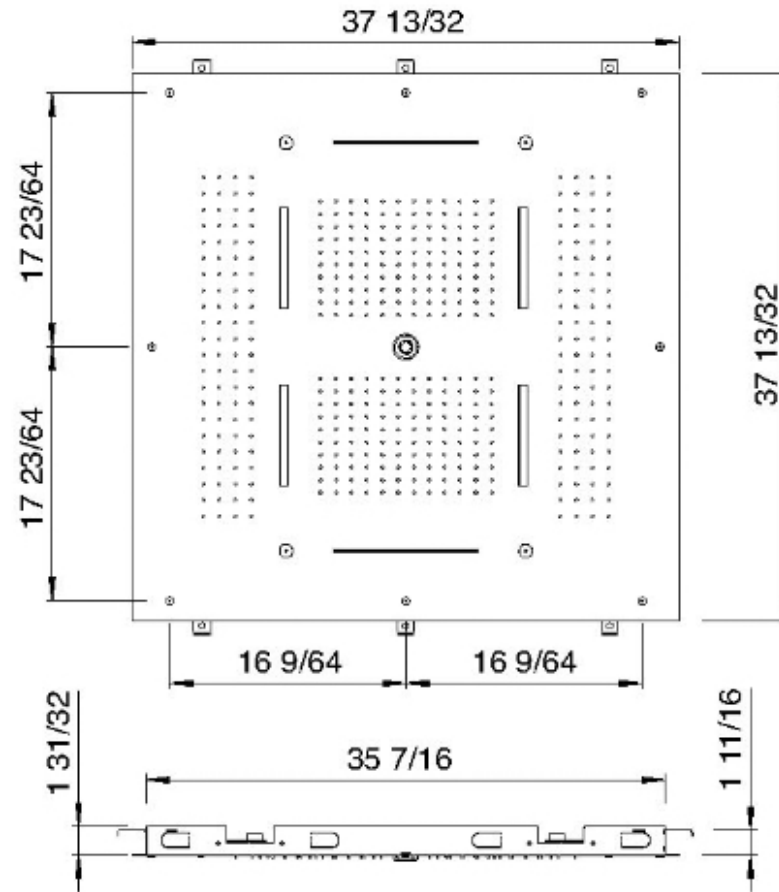

RTBR314

FINISHES:

CHROME

BRUSH NICKEL

RUBINETTERIE
tremme
instruments for water