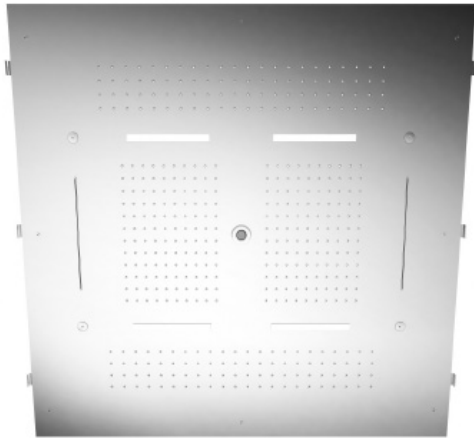

RTBR314

FINISHES:

CHROME

BRUSH NICKEL

RUBINETTERIE
tremme
instruments for water