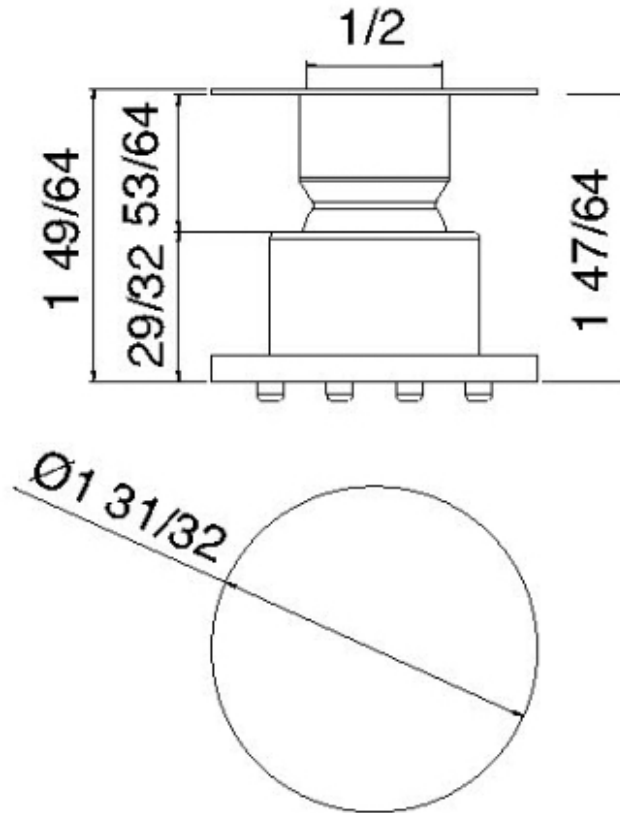

# RTBR320

Jet de corps rond

FINISHES:

FROSTED INOX

**tree**<sup>RUBINETTERIE</sup>**mme**  
*instruments for water*