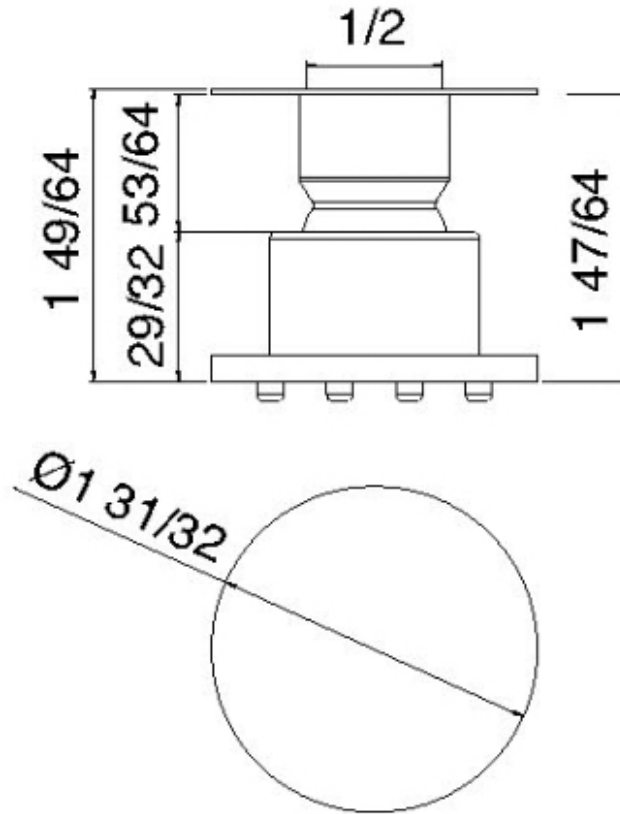

# RTBR320

Jet de corps rond

FINISHES:

FROSTED INOX

**treeemme** RUBINETTERIE  
*instruments for water*