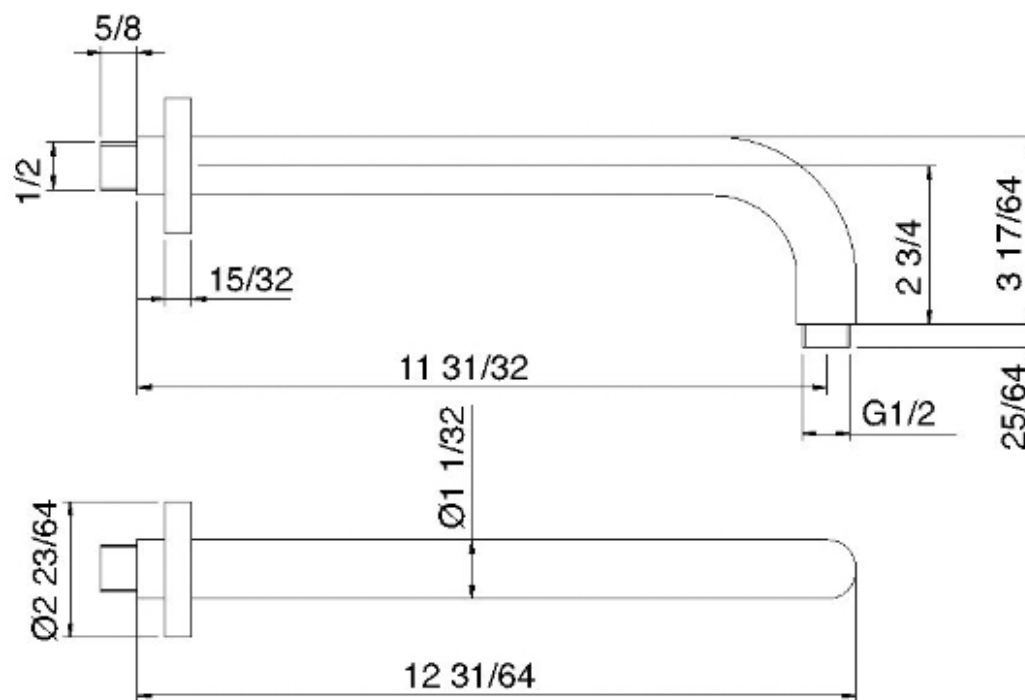

RTBR343

FINISHES:

FROSTED INOX

RUBINETTERIE
treemme
instruments for water