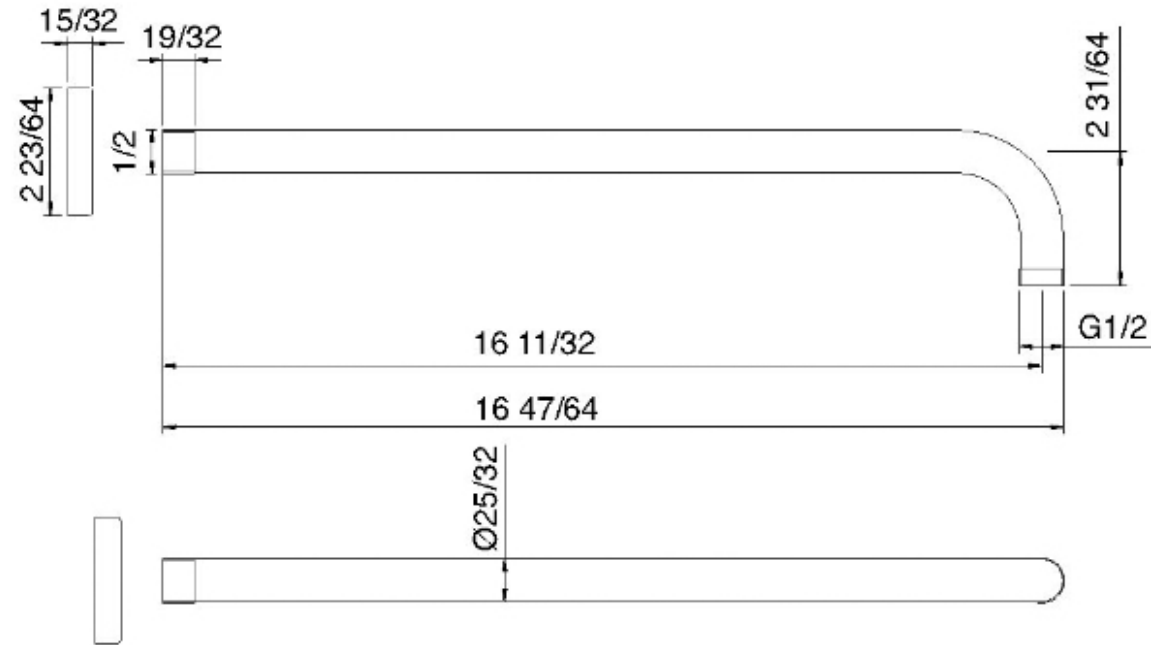

RTBR344

Bras de douche mural rond de 16"

FINISHES:

FROSTED INOX

treeemme RUBINETTERIE
instruments for water