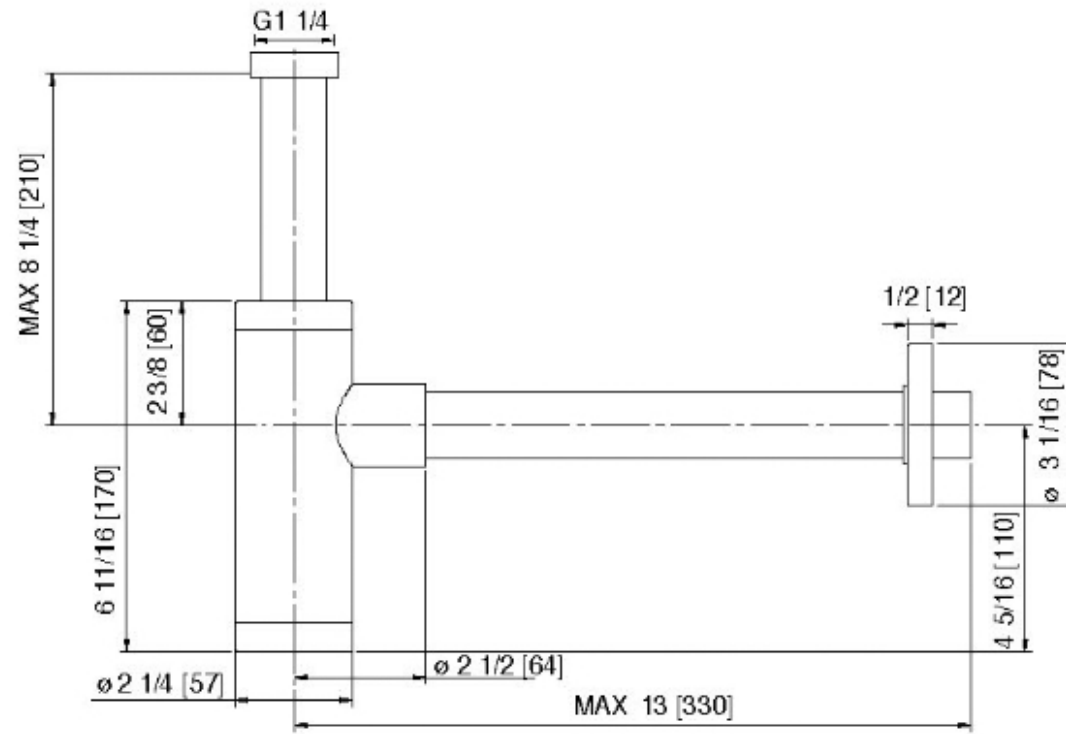

# RTSF116

Syphon rond

FINISHES:

FROSTED INOX

RUBINETTERIE  
**treemme**  
*instruments for water*