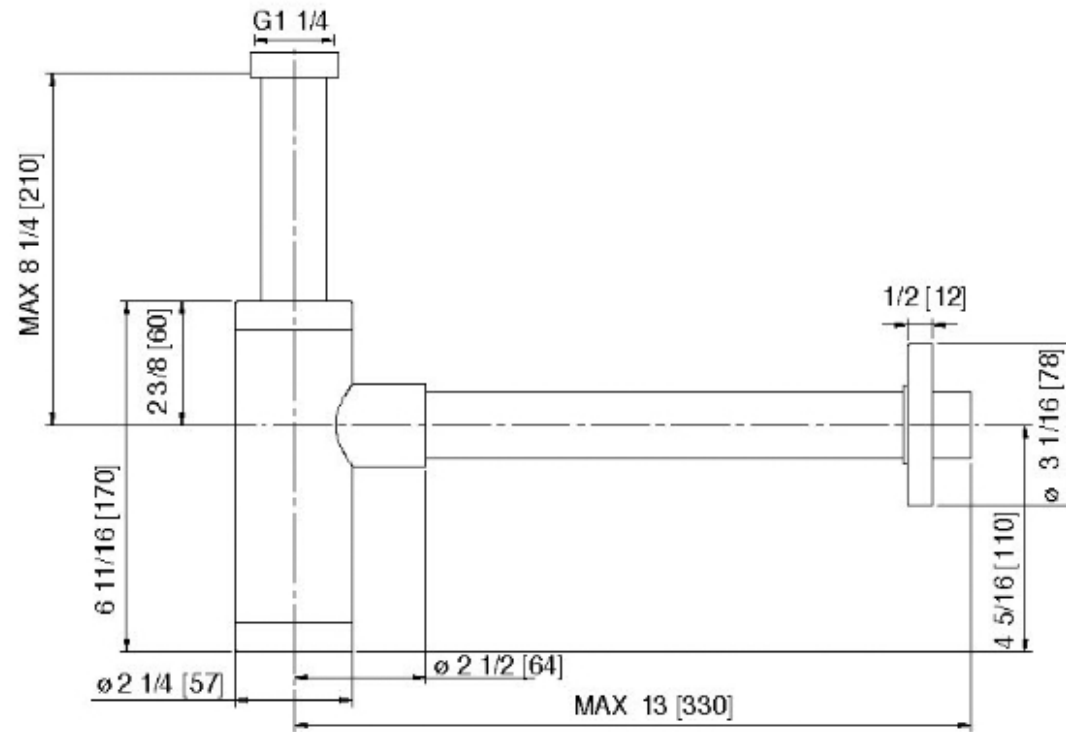

# RTSF116

Syphon rond

FINISHES:

FROSTED INOX

**treeemme** RUBINETTERIE  
*instruments for water*