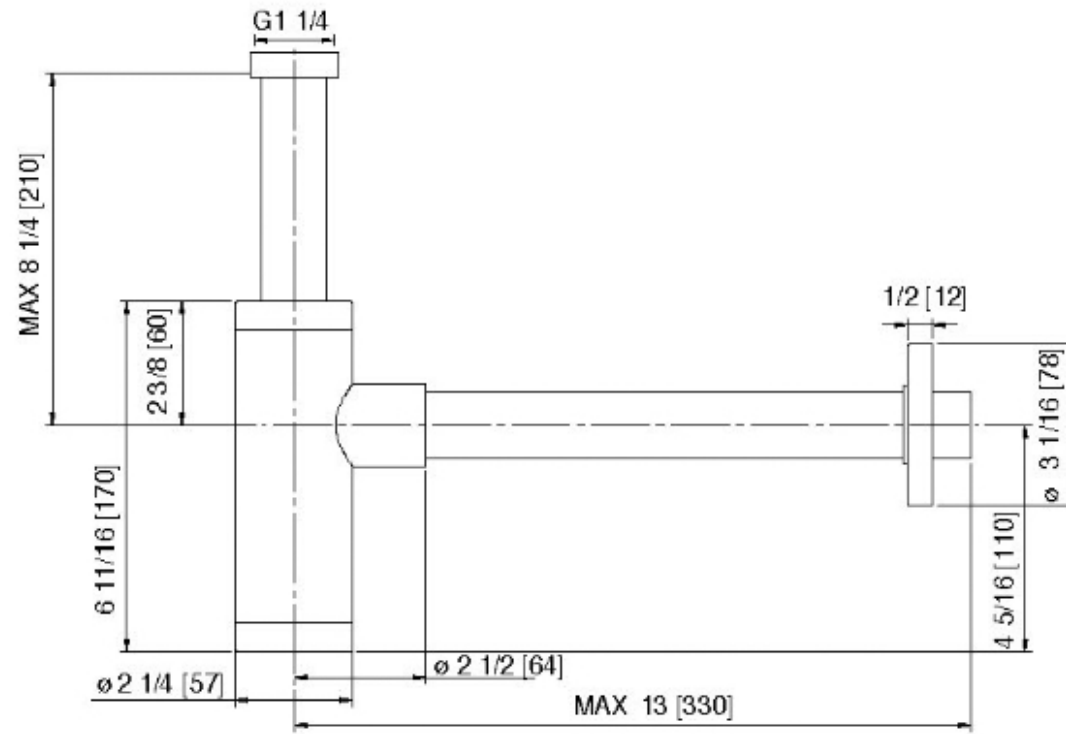

RTSF116

Syphon rond

FINISHES:

FROSTED INOX

treeemme RUBINETTERIE
instruments for water