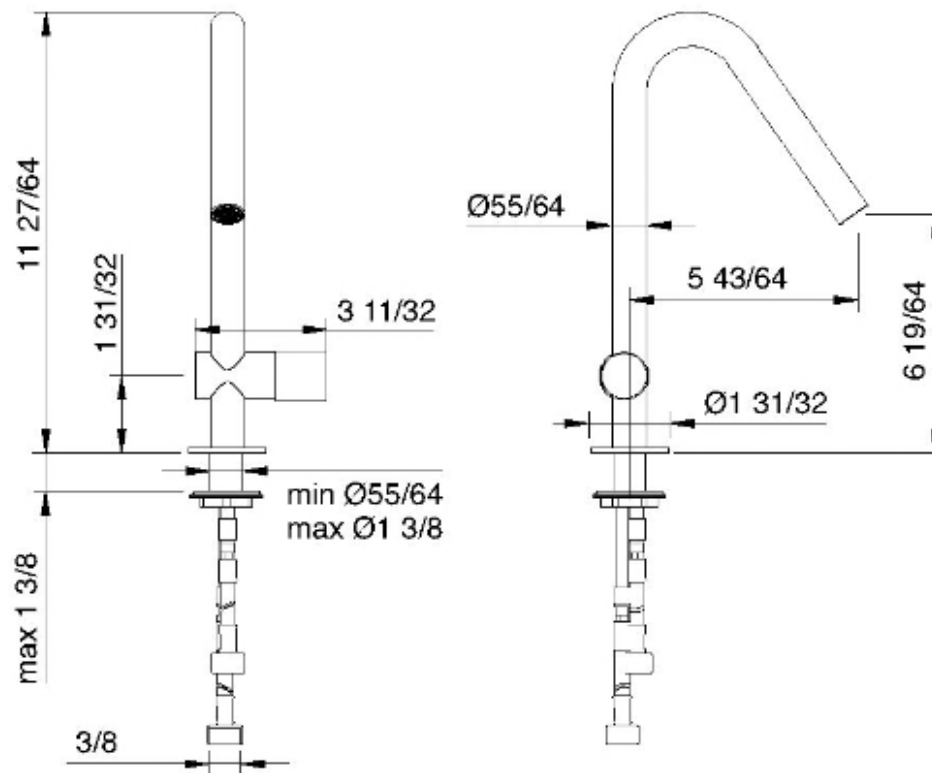

1111

Miscelatore monocomando lavabo 160

FINITURE:

INOX SATINATO

RUBINETTERIE
treemme
instruments for water