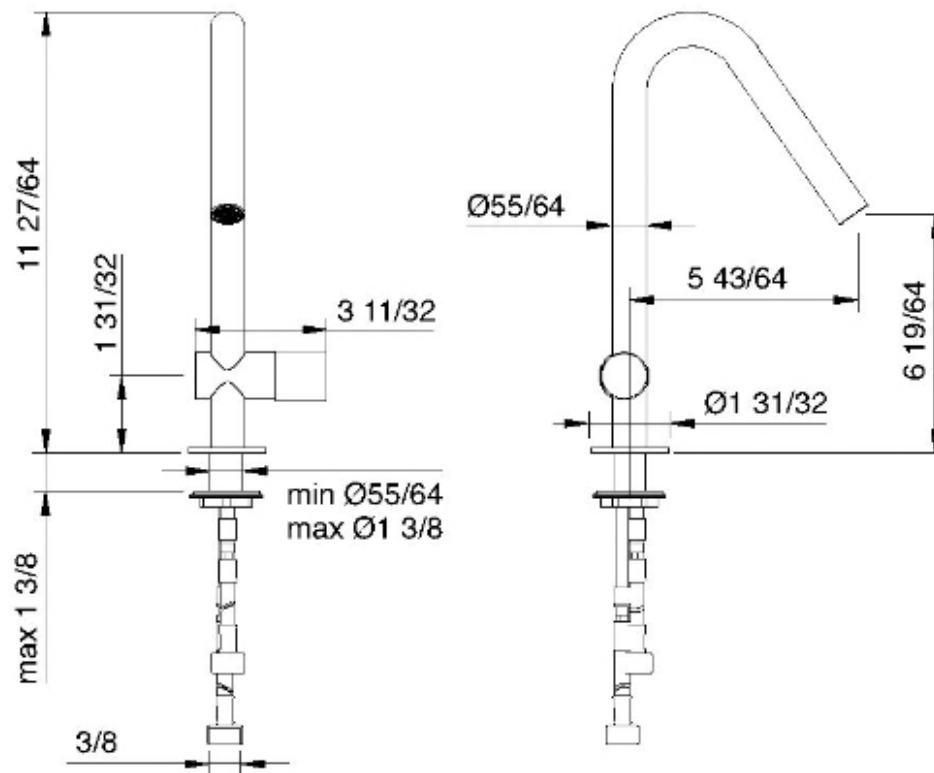

1111

Miscelatore monocomando lavabo 160

FINITURE:

INOX SATINATO

RUBINETTERIE
treemme
instruments for water