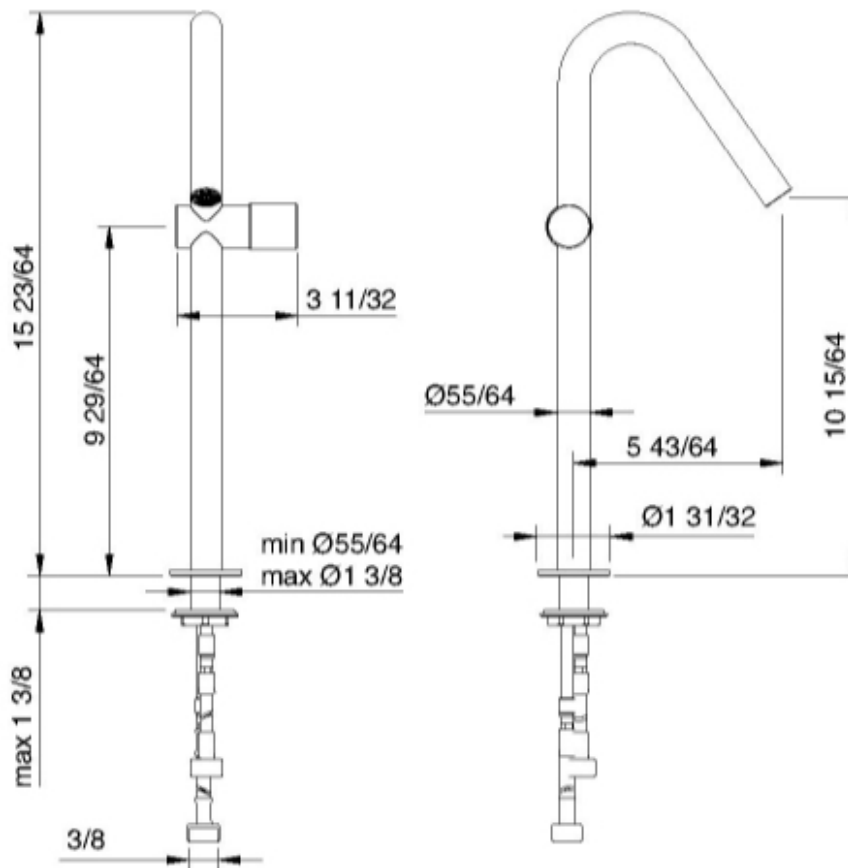

1118

Miscelatore monocomando lavabo 260

FINITURE:

INOX SATINATO

RUBINETTERIE
treemme
instruments for water