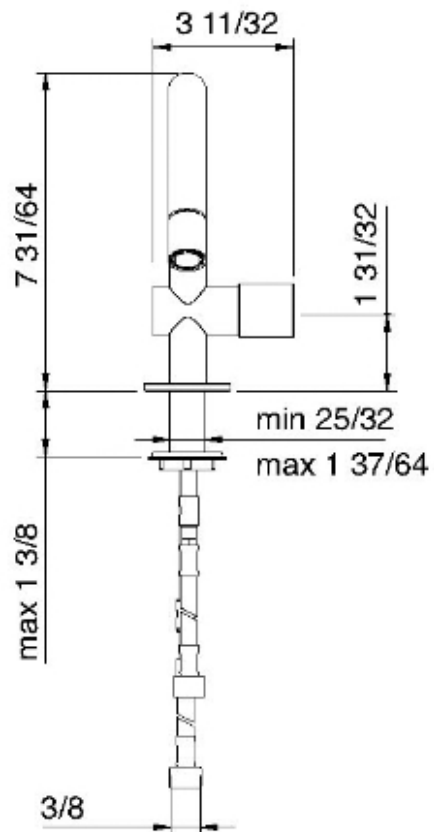

1122

Miscelatore monocomando bidet

FINITURE:

INOX SATINATO

treeemme RUBINETTERIE
instruments for water