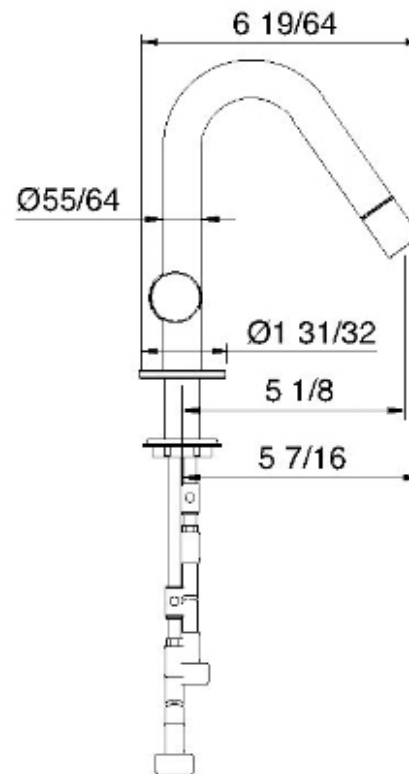

1122

Miscelatore monocomando bidet

FINITURE:

INOX SATINATO

treeemme RUBINETTERIE
instruments for water