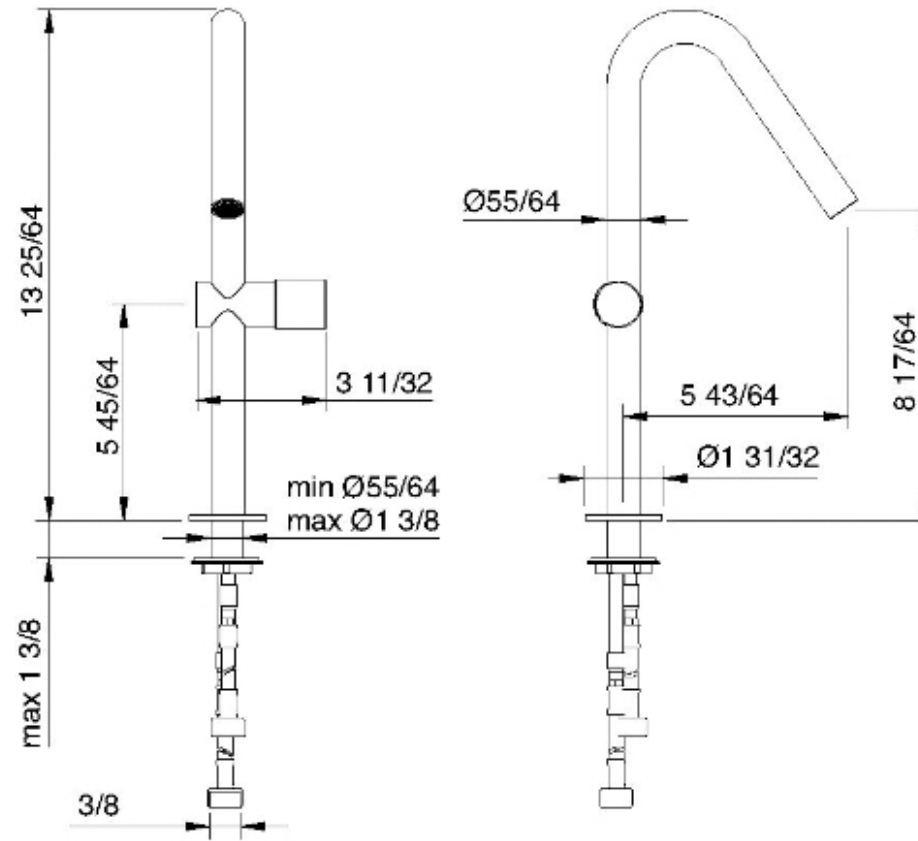

1127

Miscelatore monocomando lavabo 160

FINITURE:

INOX SATINATO

RUBINETTERIE
treemme
instruments for water