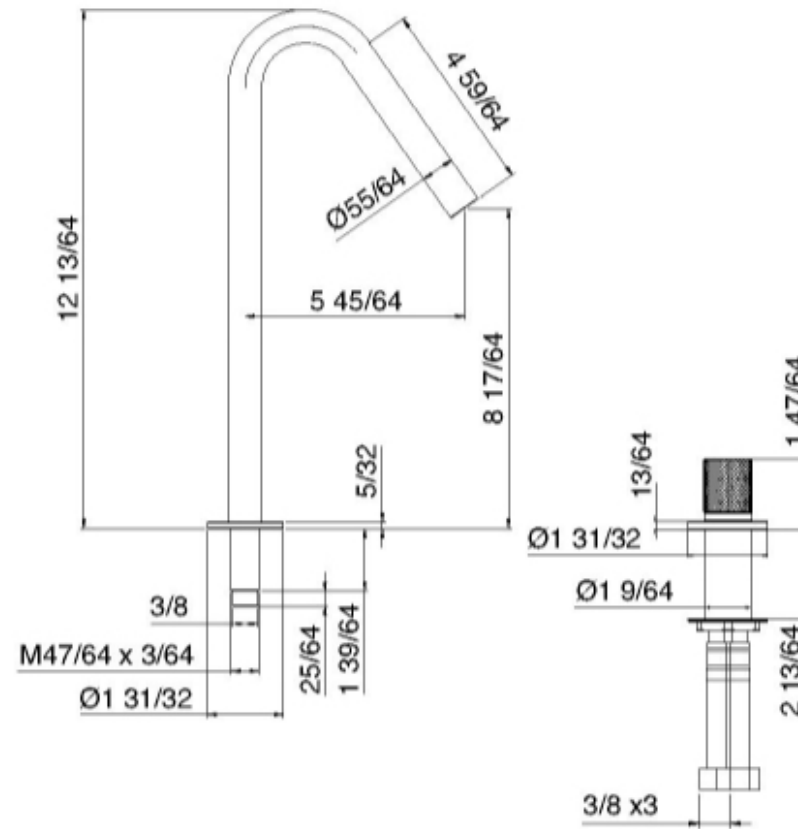

1133

Single stream mode bar & kitchen faucet with side handle

FINITURE:

INOX SATINATO

RUBINETTERIE
tremme
instruments for water