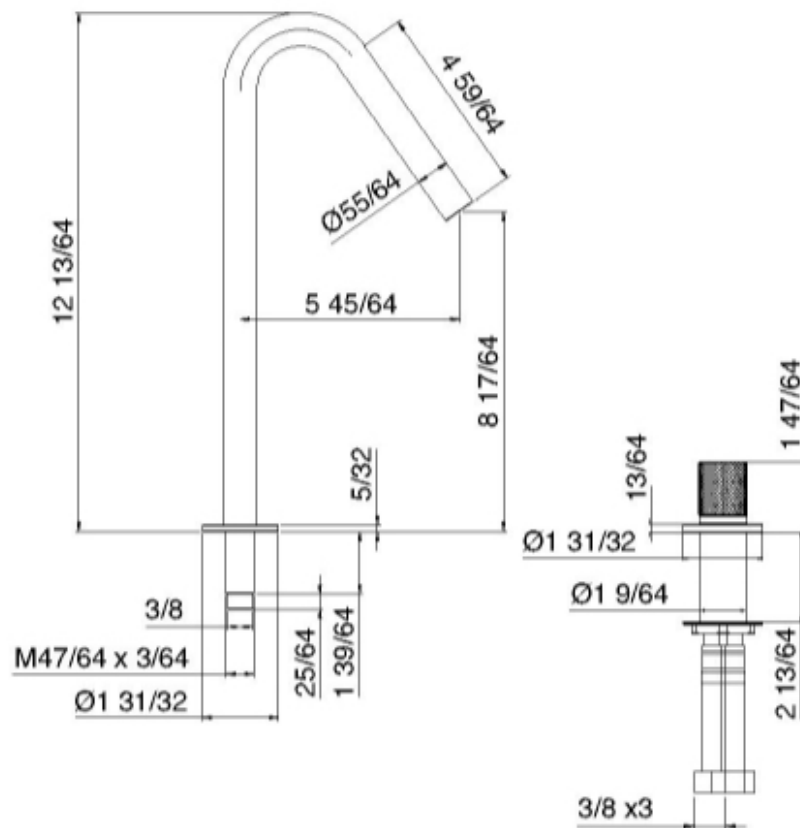

# 1133

Single stream mode bar & kitchen faucet with side handle

FINITURE:

INOX SATINATO

RUBINETTERIE  
**treemme**  
*instruments for water*