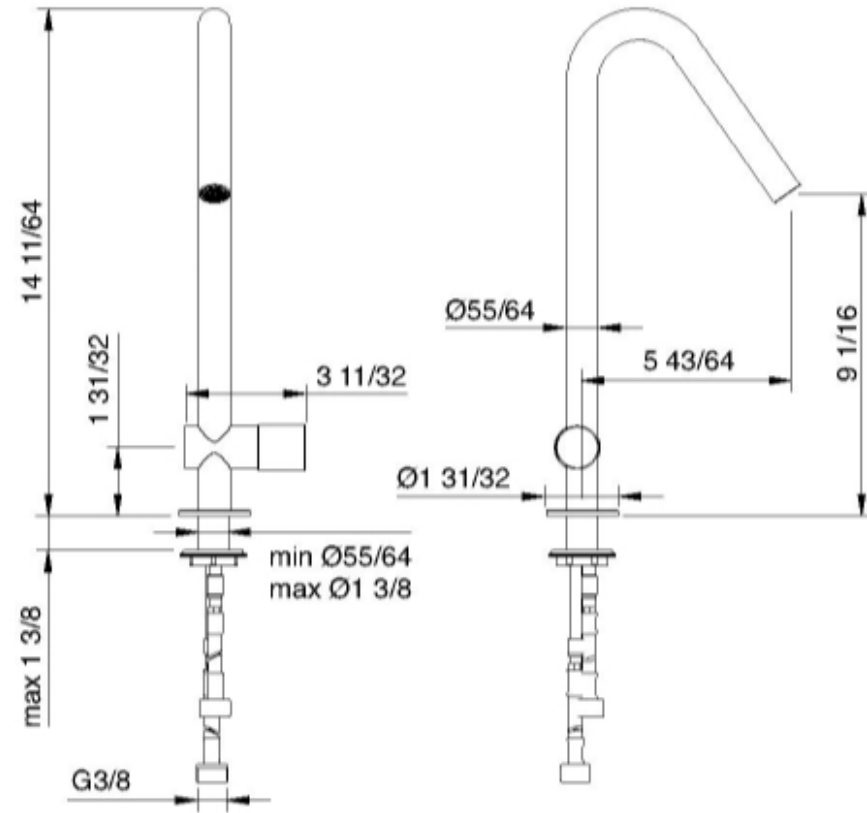

1134

Single stream mode bar & kitchen faucet with one handle

FINITURE:

INOX SATINATO

RUBINETTERIE
treemme
instruments for water