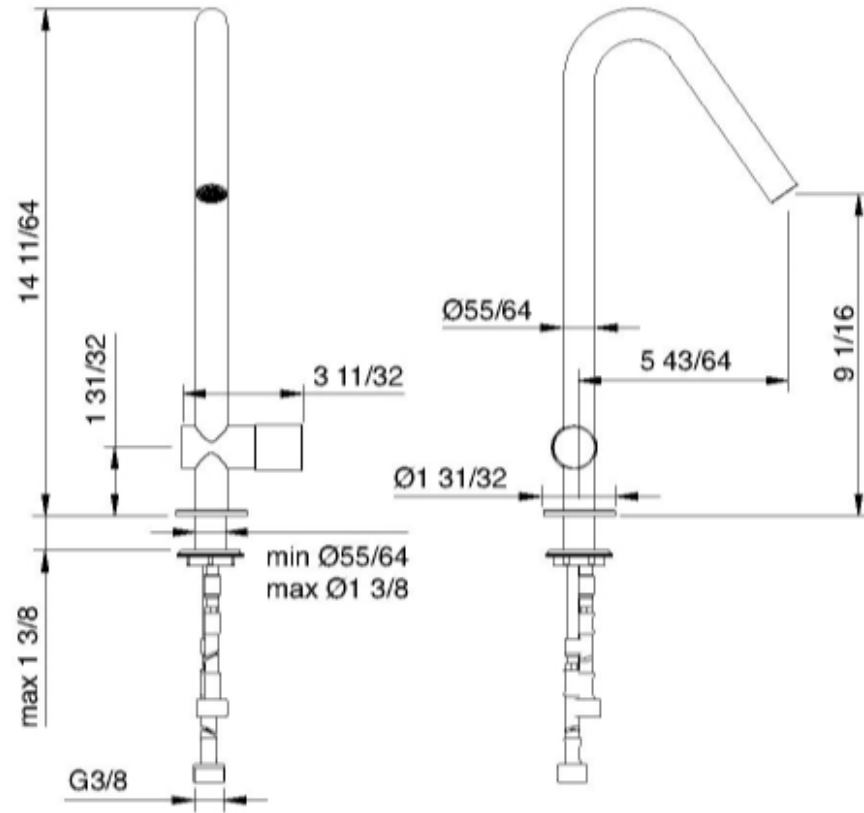

1134

Single stream mode bar & kitchen faucet with one handle

FINITURE:

INOX SATINATO

RUBINETTERIE
treemme
instruments for water