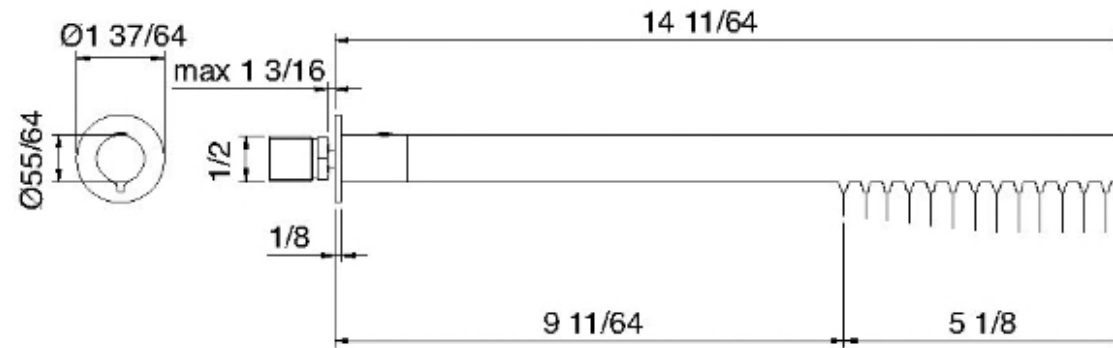

1147__01

Soffione a parete

FINITURE:

INOX SATINATO

treemme RUBINETTERIE
instruments for water