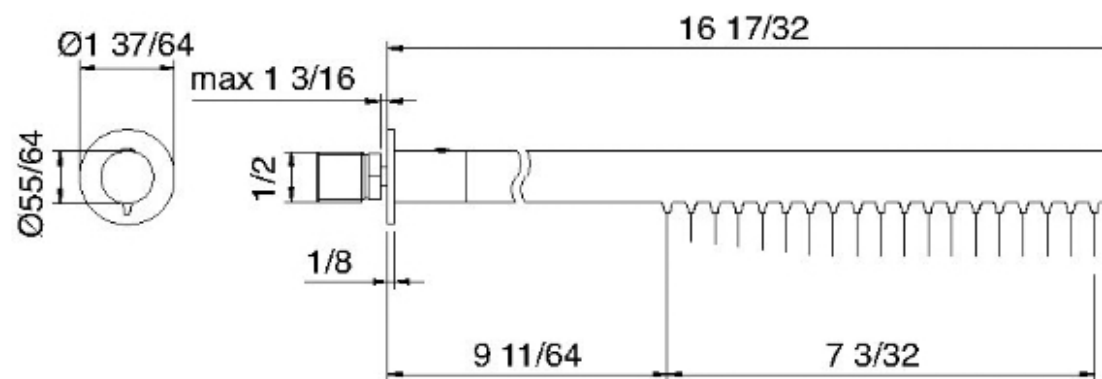

1147__02

Soffione a parete

FINITURE:

INOX SATINATO

treeemme RUBINETTERIE
instruments for water