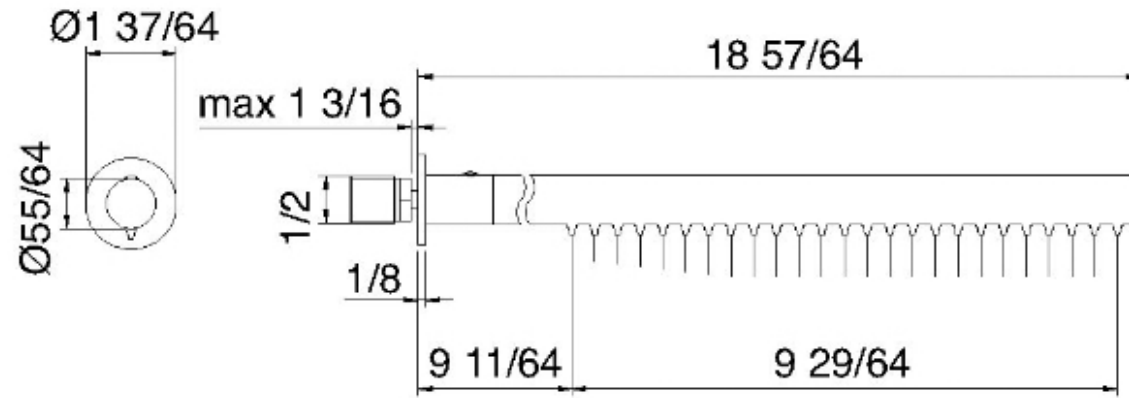

1147__03

Soffione a parete

FINITURE:

INOX SATINATO

tree^{RUBINETTERIE}**emme**
instruments for water