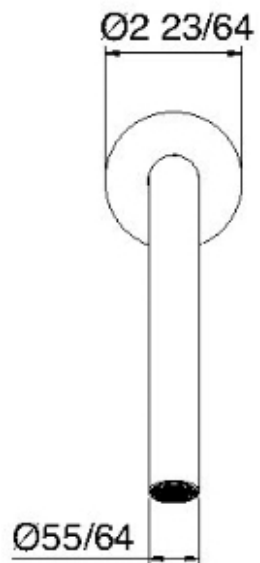

1161

Bocca a muro 210

FINITURE:

INOX SATINATO

tree^{RUBINETTERIE}**emme**
instruments for water