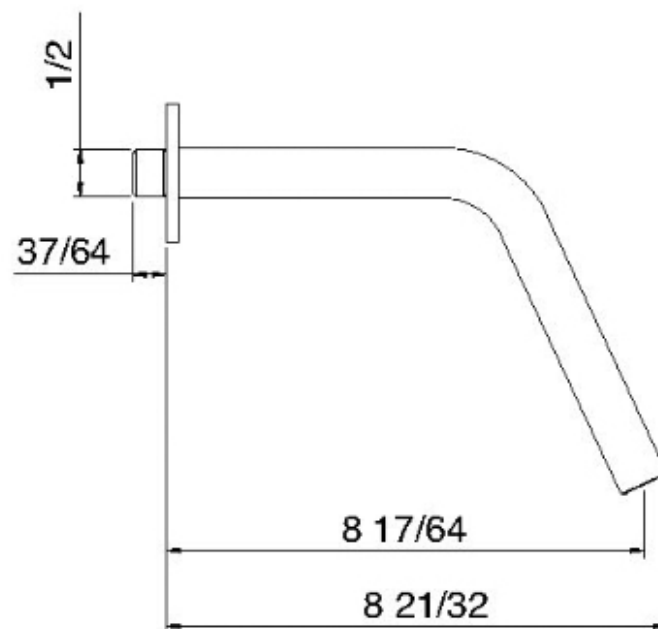

1161

Bocca a muro 210

FINITURE:

INOX SATINATO

tree^{RUBINETTERIE}**emme**
instruments for water