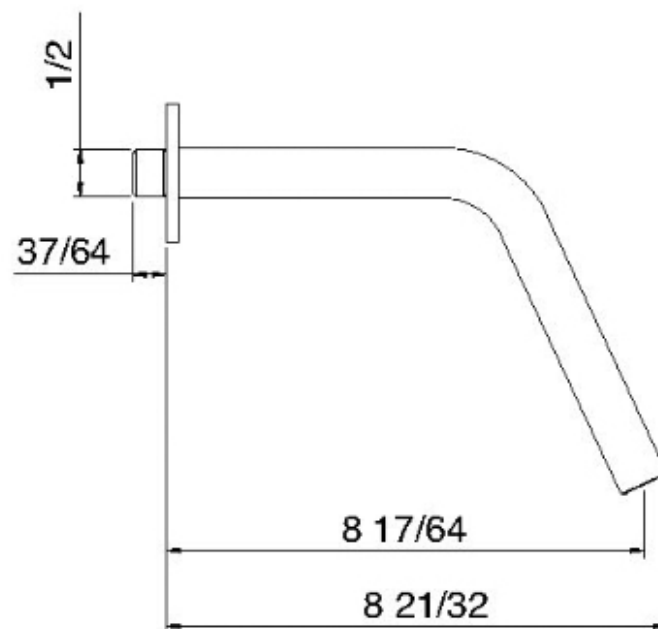

# 1161

Bocca a muro 210

FINITURE:

INOX SATINATO

**tree**<sup>RUBINETTERIE</sup>**emme**  
*instruments for water*