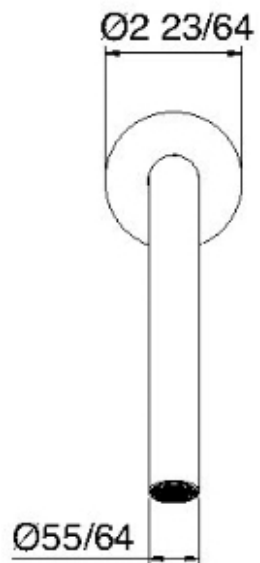

# 1161

Bocca a muro 210

FINITURE:

INOX SATINATO

**tree**<sup>RUBINETTERIE</sup>**emme**  
*instruments for water*