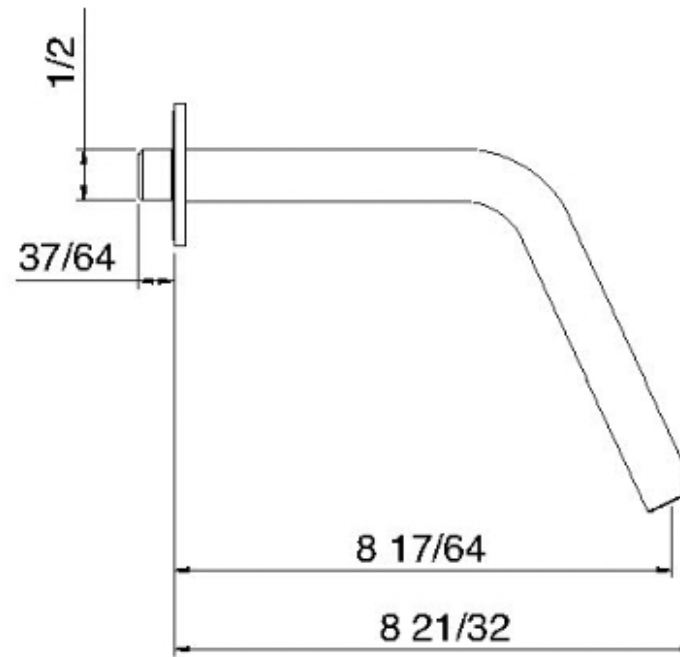

# 1161HF

Bocca a muro per vasca 210

FINITURE:

INOX SATINATO

**treeemme** RUBINETTERIE  
*instruments for water*