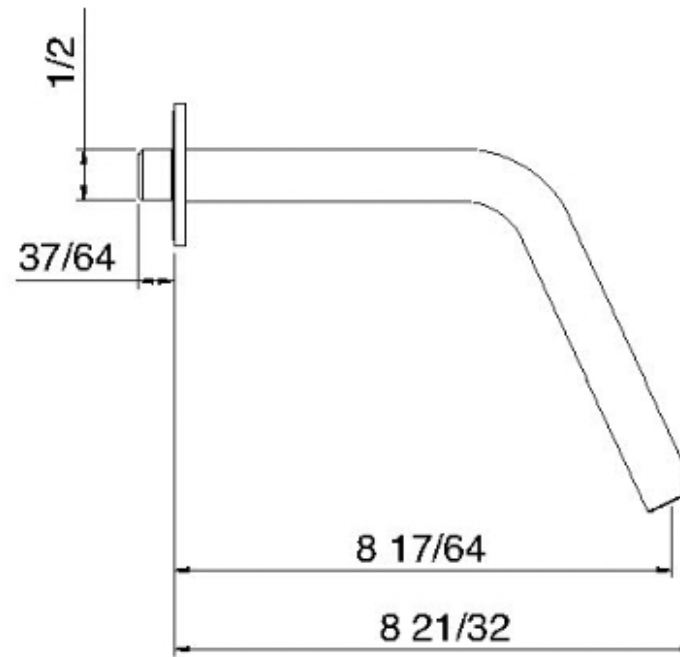

1161HF

Bocca a muro per vasca 210

FINITURE:

INOX SATINATO

treeemme RUBINETTERIE
instruments for water