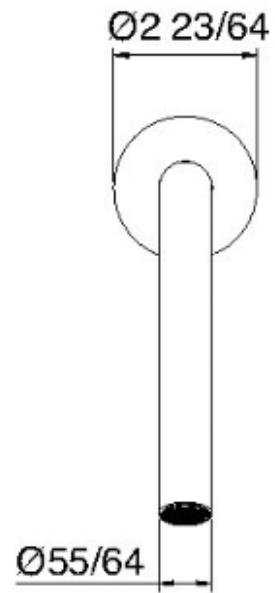

# 1161HF

Bocca a muro per vasca 210

FINITURE:

INOX SATINATO

**treeemme** RUBINETTERIE  
*instruments for water*