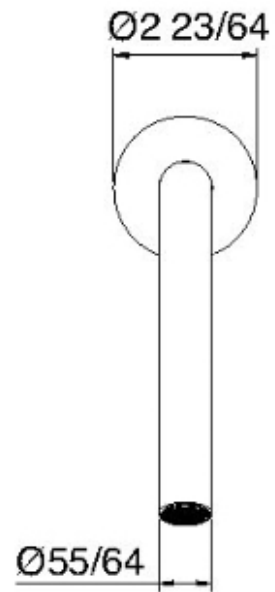

1161HF

Bocca a muro per vasca 210

FINITURE:

INOX SATINATO

treeemme RUBINETTERIE
instruments for water