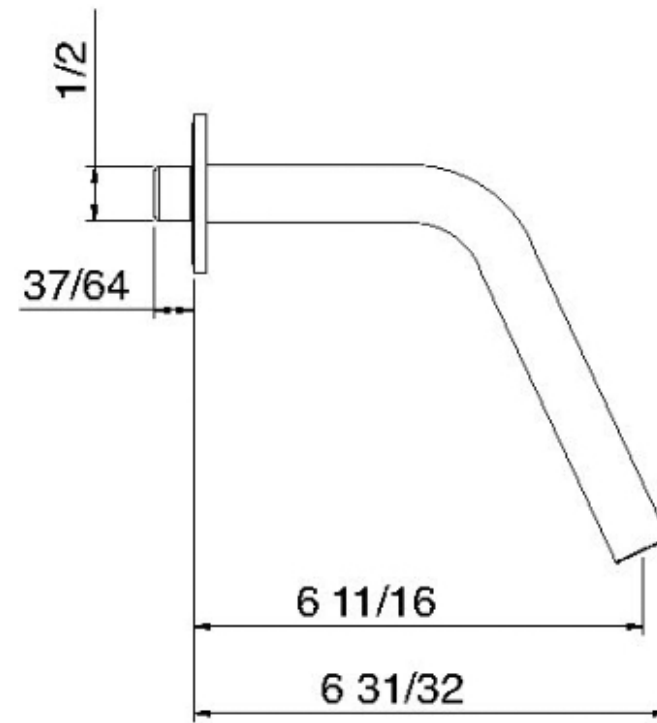

1163

Bocca a muro 170

FINITURE:

INOX SATINATO

treemme RUBINETTERIE
instruments for water