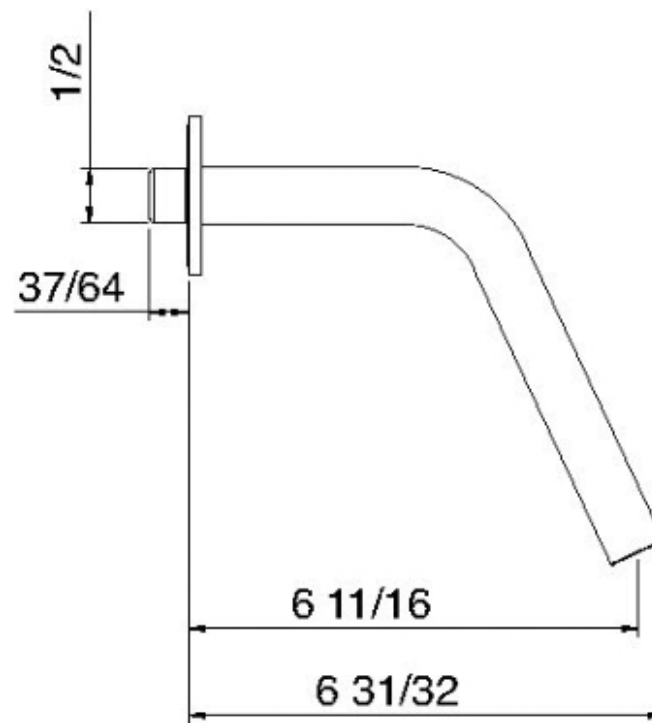

1163

Bocca a muro 170

FINITURE:

INOX SATINATO

treemme RUBINETTERIE
instruments for water