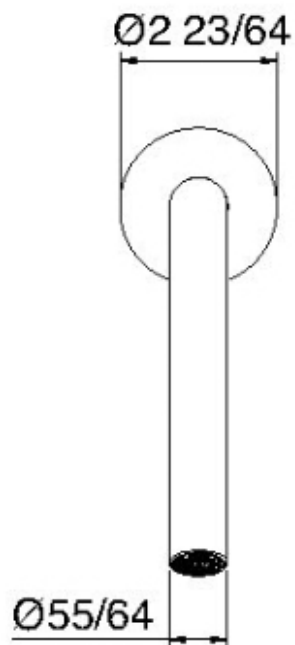

1163

Bocca a muro 170

FINITURE:

INOX SATINATO

treemme RUBINETTERIE
instruments for water