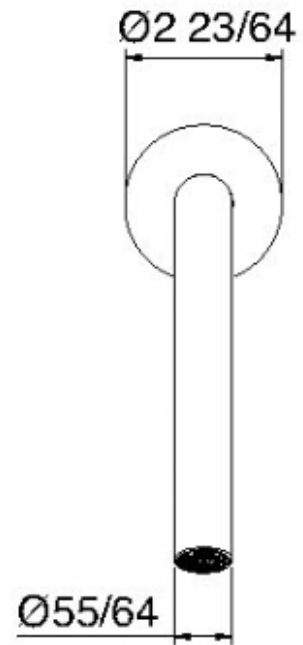

1163

Bocca a muro 170

FINITURE:

INOX SATINATO

treemme RUBINETTERIE
instruments for water