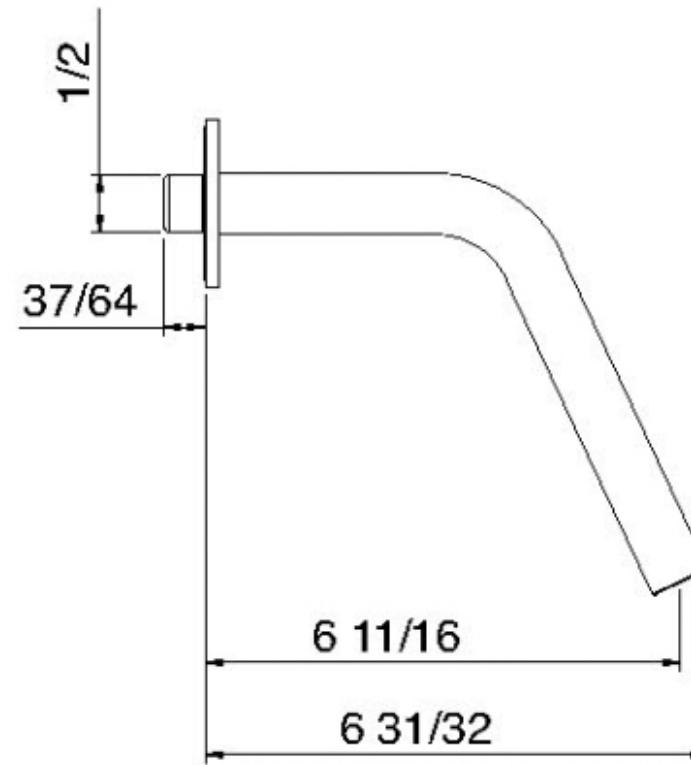

1163HF

Bocca a muro per vasca 170

FINITURE:

INOX SATINATO

tree^{RUBINETTERIE}**mme**
instruments for water