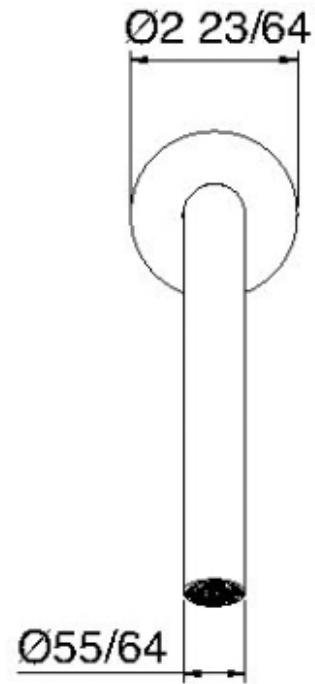

1163HF

Bocca a muro per vasca 170

FINITURE:

INOX SATINATO

tree^{RUBINETTERIE}**mme**
instruments for water