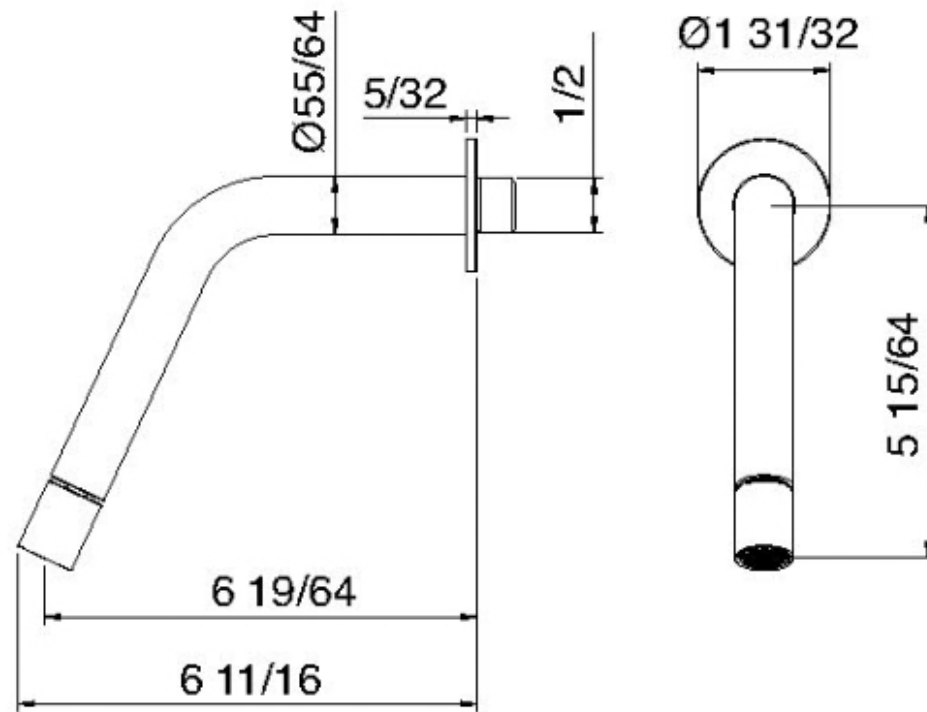

1179

Bocca a muro bidet

FINITURE:

INOX SATINATO

tree^{RUBINETTERIE}**emme**
instruments for water