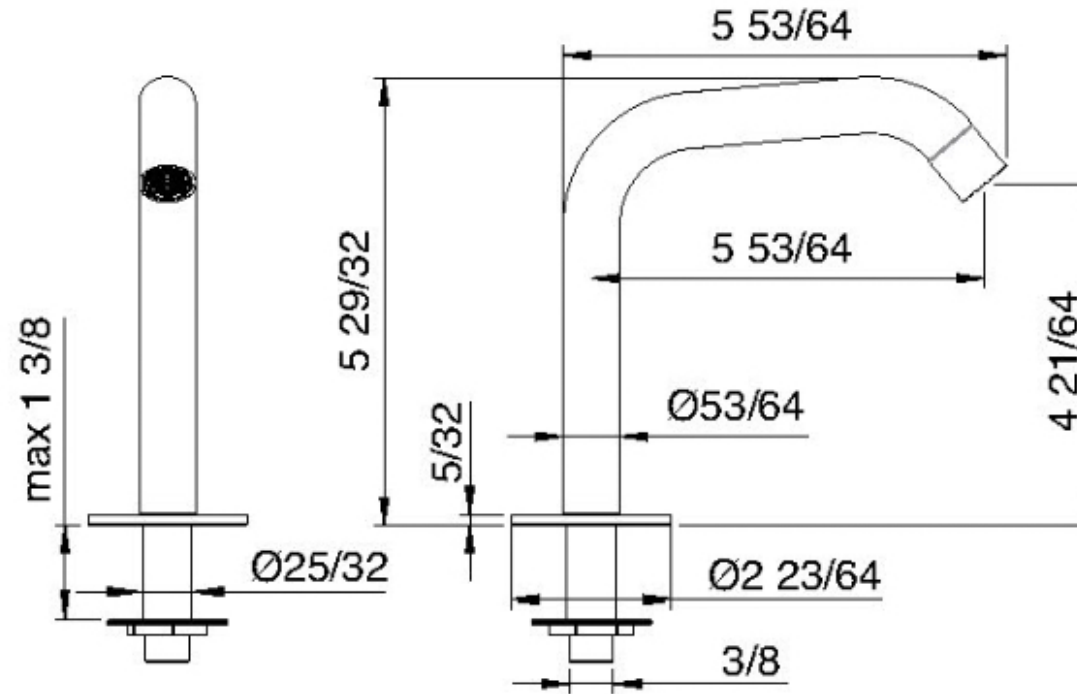

1310_10

Bocca lavabo da piano 110

FINITURE:

INOX SATINATO

treeemme RUBINETTERIE
instruments for water