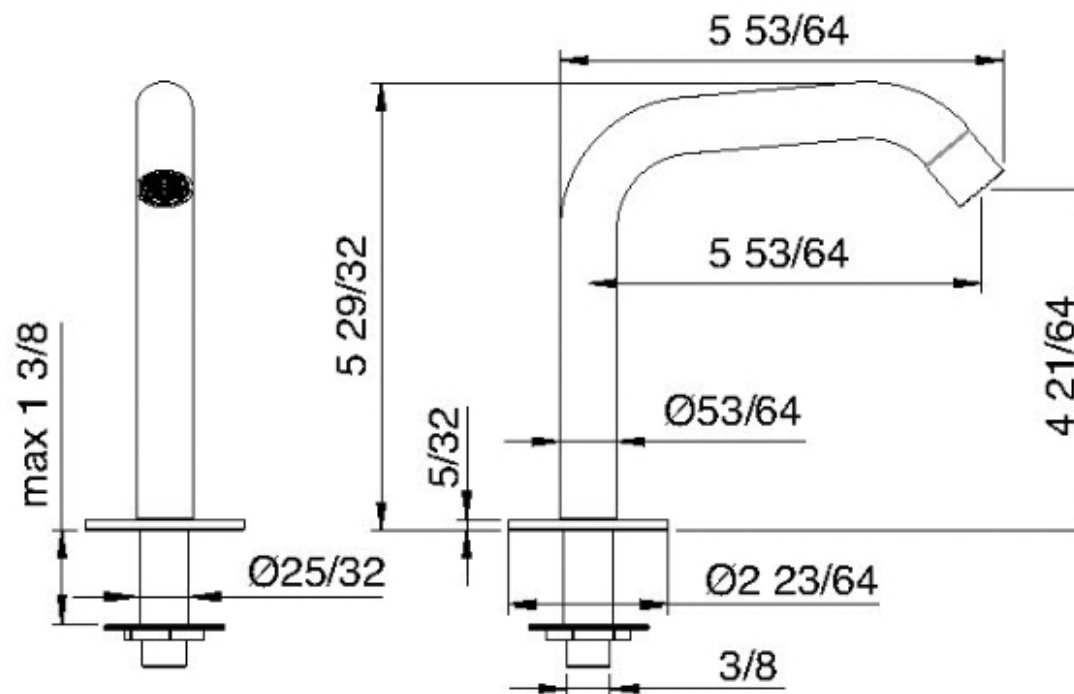

# 1310\_10

Bocca lavabo da piano 110

FINITURE:

INOX SATINATO

**treeemme** RUBINETTERIE  
*instruments for water*