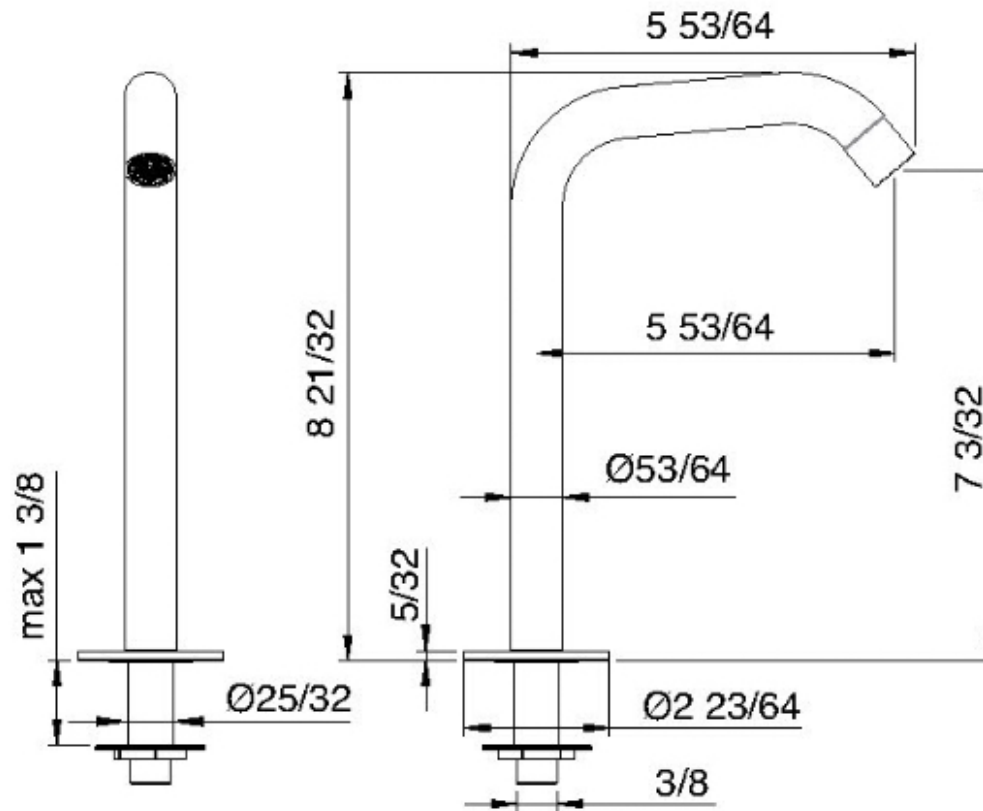

# 1310\_\_20

Bocca lavabo da piano 180

FINITURE:

INOX SATINATO

**treeemme** RUBINETTERIE  
*instruments for water*