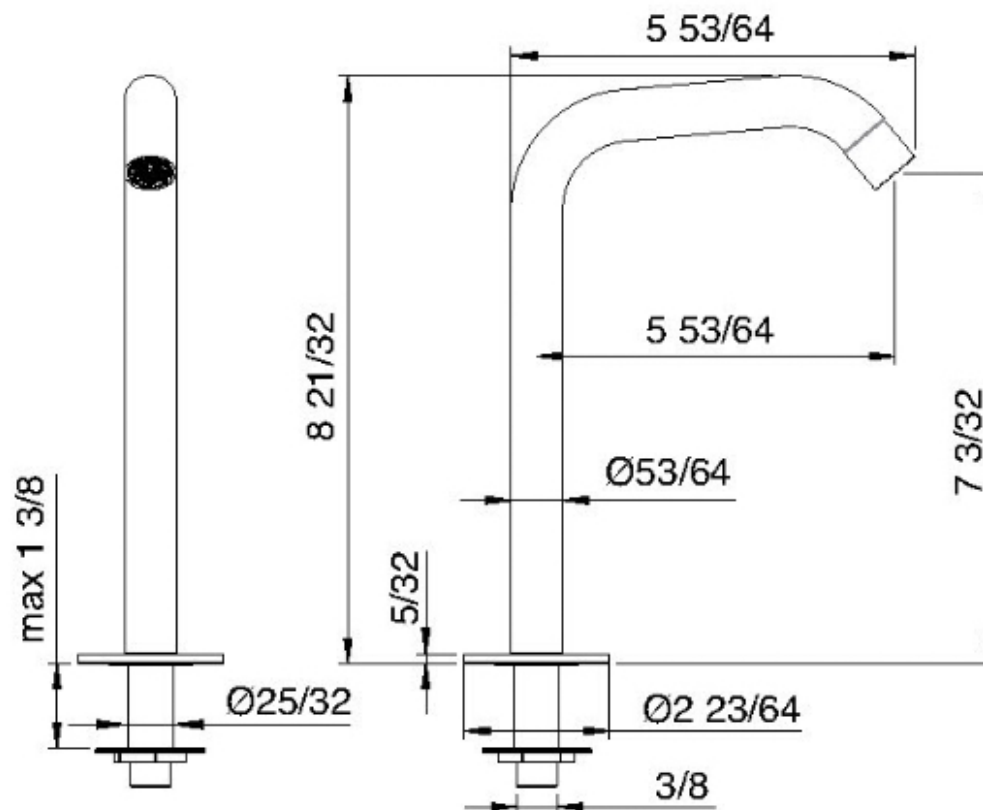

1310__20

Bocca lavabo da piano 180

FINITURE:

INOX SATINATO

treeemme RUBINETTERIE
instruments for water